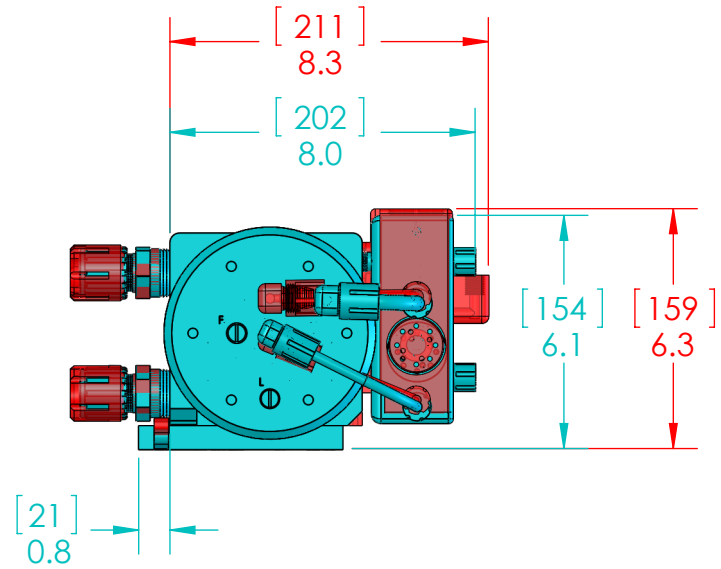

PSA060 IS BLUE
 AP100 IS RED

BASEPLATE MOUNTING
 CONFIGURATION DOES
 NOT CHANGE