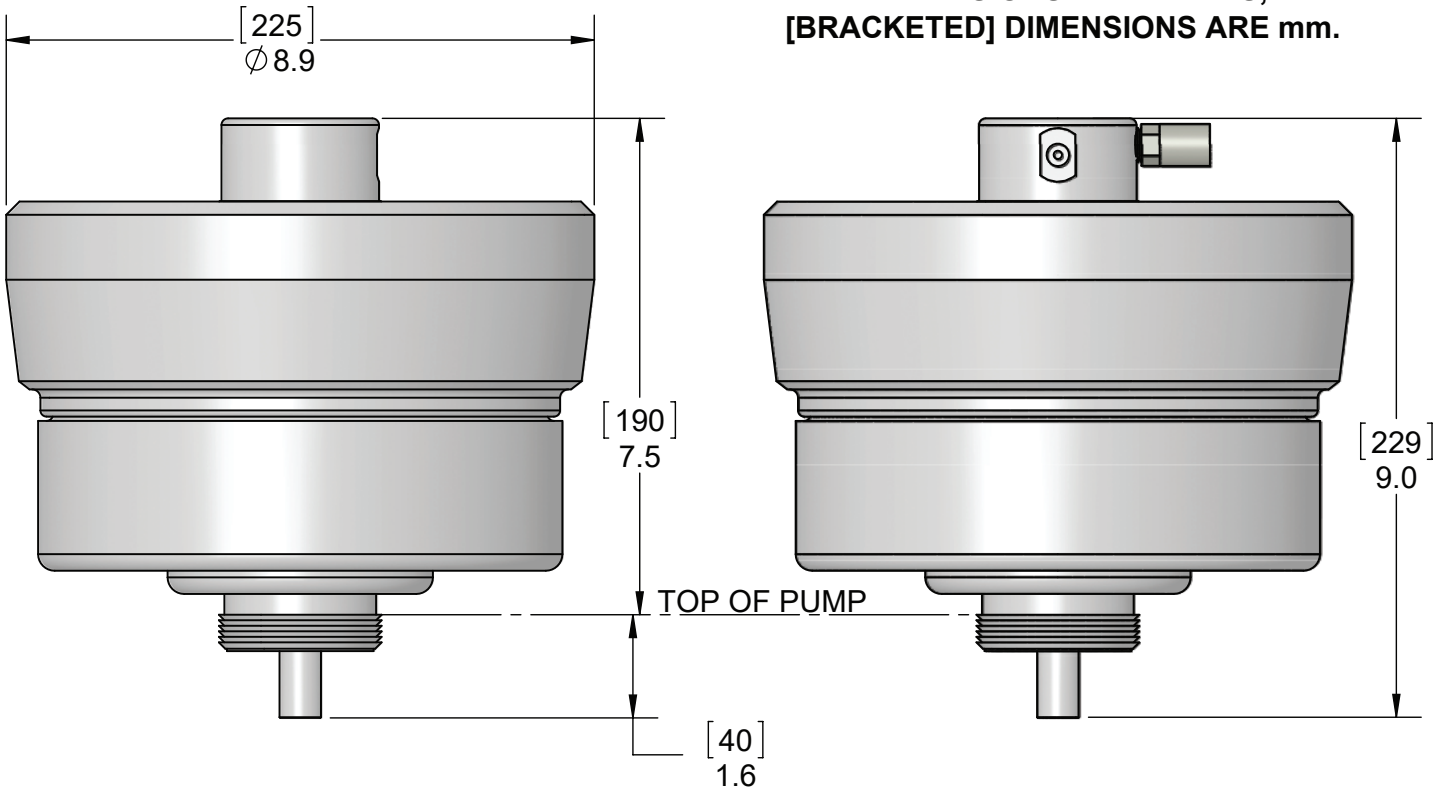

DBH140-T140 Dimensions

Dimensions: [mm] in

**MAIN DIMENSIONS ARE INCHES,
[BRACKETED] DIMENSIONS ARE mm.**

<https://wkfluidhandling.com/dbh-series/>