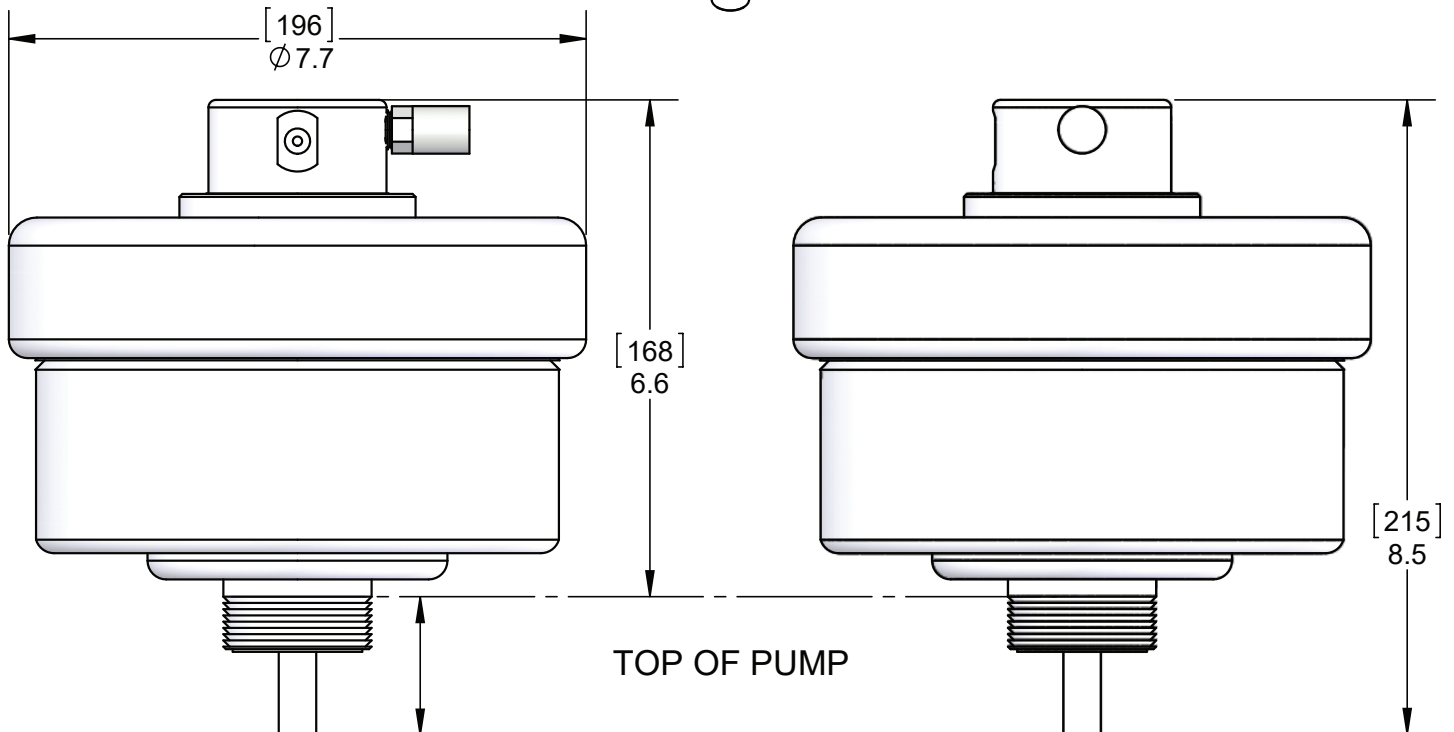

DBU060-I060 Dimensions

Dimensions: [mm] in

**MAIN DIMENSIONS ARE INCHES,
[BRACKETED] DIMENSIONS ARE mm.**

<https://wkfluidhandling.com/dbu-series/>

DBU060-T060 Dimensions

Dimensions: [mm] in

TOP OF PUMP

**MAIN DIMENSIONS ARE INCHES,
[BRACKETED] DIMENSIONS ARE mm.**