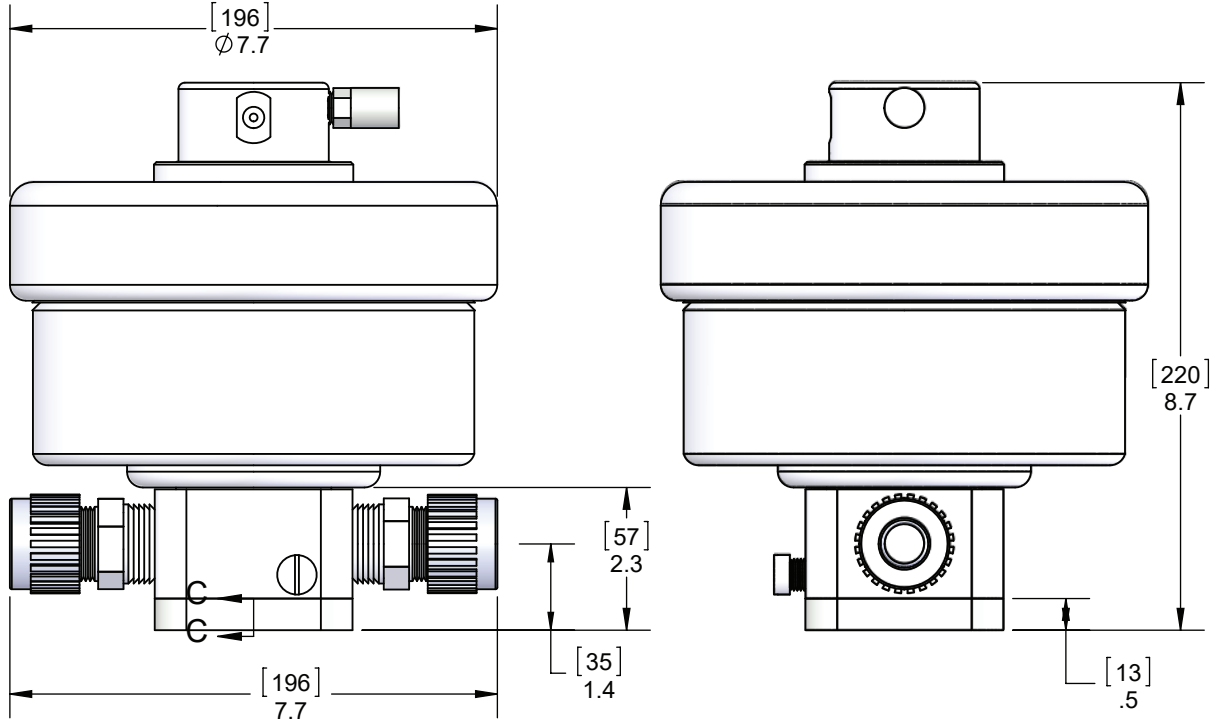

DBU060-I060 Dimensions

Dimensions: [mm] in

**MAIN DIMENSIONS ARE INCHES,
[BRACKETED] DIMENSIONS ARE mm.**

<https://wkfluidhandling.com/dbu-series/>

DBU060-T060 Dimensions

Dimensions: [mm] in

TOP OF PUMP

**MAIN DIMENSIONS ARE INCHES,
[BRACKETED] DIMENSIONS ARE mm.**