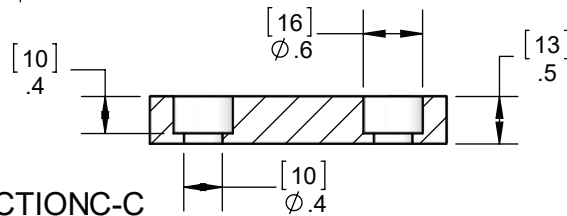

DBU060-I060 Dimensions

Dimensions: [mm] in

**MAIN DIMENSIONS ARE INCHES,
[BRACKETED] DIMENSIONS ARE mm.**

<https://wkfluidhandling.com/dbu-series/>

DBU060-T060 Dimensions

Dimensions: [mm] in

TOP OF PUMP

**MAIN DIMENSIONS ARE INCHES,
[BRACKETED] DIMENSIONS ARE mm.**