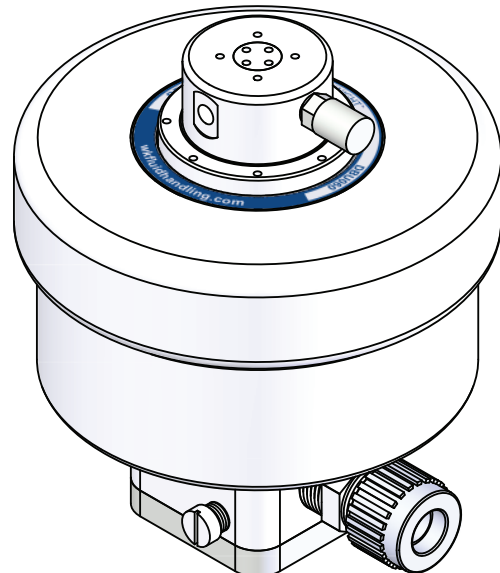

DBU060-I060 Dimensions

Dimensions: [mm] in

**MAIN DIMENSIONS ARE INCHES,
[BRACKETED] DIMENSIONS ARE mm.**

<https://wkfluidhandling.com/dbu-series/>

DBU060-T060 Dimensions

Dimensions: [mm] in

TOP OF PUMP

**MAIN DIMENSIONS ARE INCHES,
[BRACKETED] DIMENSIONS ARE mm.**