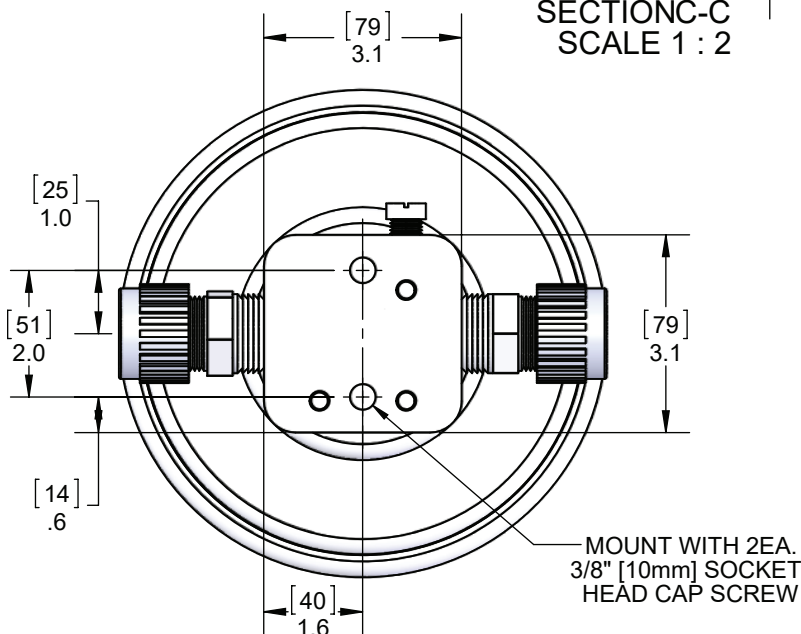

DBU060-I060 Dimensions

Dimensions: [mm] in

**MAIN DIMENSIONS ARE INCHES,
[BRACKETED] DIMENSIONS ARE mm.**

<https://wkfluidhandling.com/dbu-series/>

DBU060-T060 Dimensions

Dimensions: [mm] in

TOP OF PUMP

**MAIN DIMENSIONS ARE INCHES,
[BRACKETED] DIMENSIONS ARE mm.**