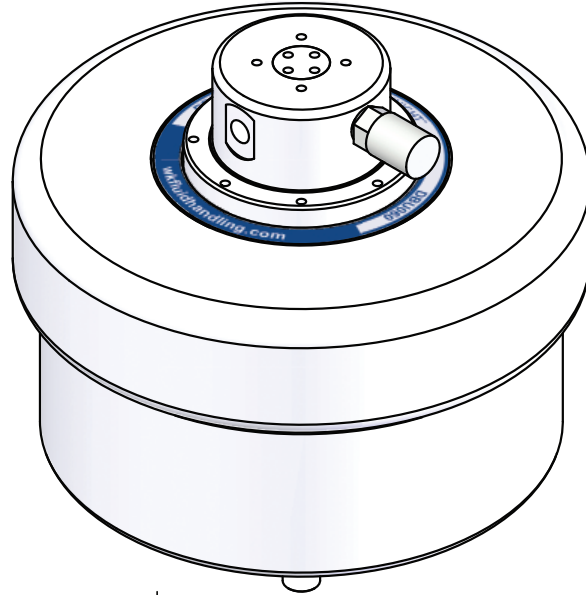

DBU060-I060 Dimensions

Dimensions: [mm] in

**MAIN DIMENSIONS ARE INCHES,
[BRACKETED] DIMENSIONS ARE mm.**

<https://wkfluidhandling.com/dbu-series/>

DBU060-T060 Dimensions

Dimensions: [mm] in

TOP OF PUMP

**MAIN DIMENSIONS ARE INCHES,
[BRACKETED] DIMENSIONS ARE mm.**