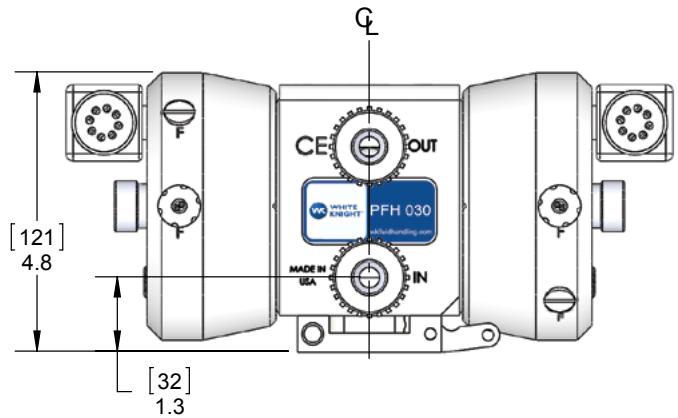

WHITE KNIGHT®

PFH030 DIMENSIONALS

Dimensions

DIMENSIONS IN [MILLIMETERS] INCHES

<https://wkfluidhandling.com/pfh>