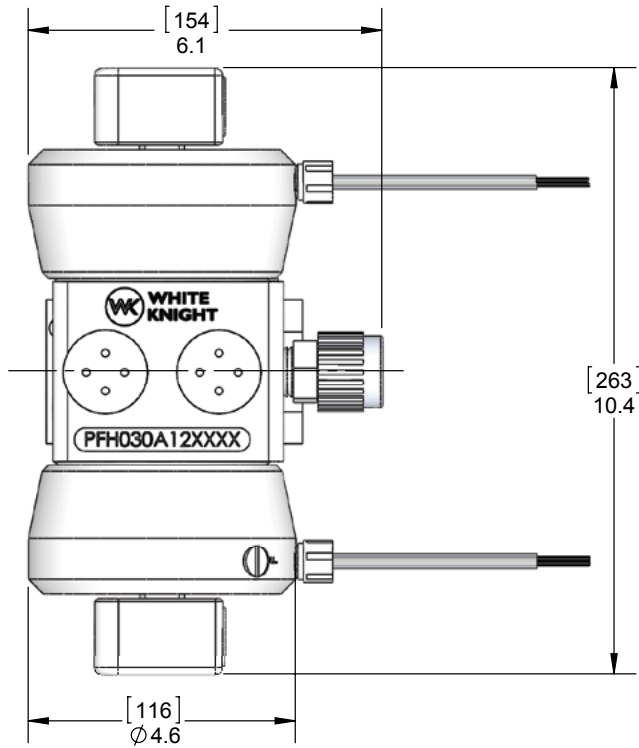

WHITE KNIGHT®

PFH030 DIMENSIONALS

Dimensions

DIMENSIONS IN [MILLIMETERS] INCHES

<https://wkfluidhandling.com/pfh>