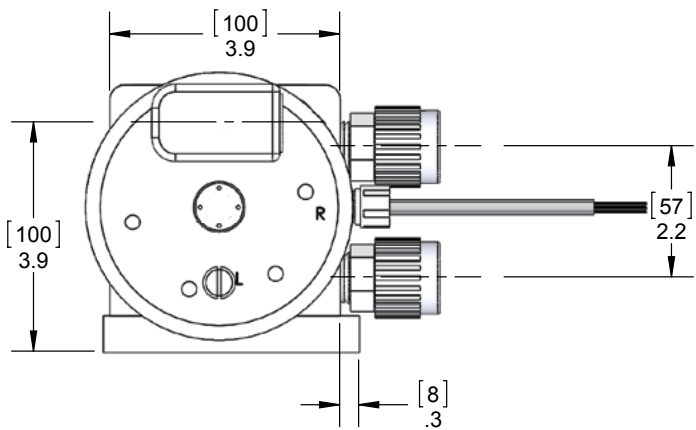

WHITE KNIGHT®

PFH030 DIMENSIONALS

Dimensions

DIMENSIONS IN [MILLIMETERS] INCHES

<https://wkfluidhandling.com/pfh>