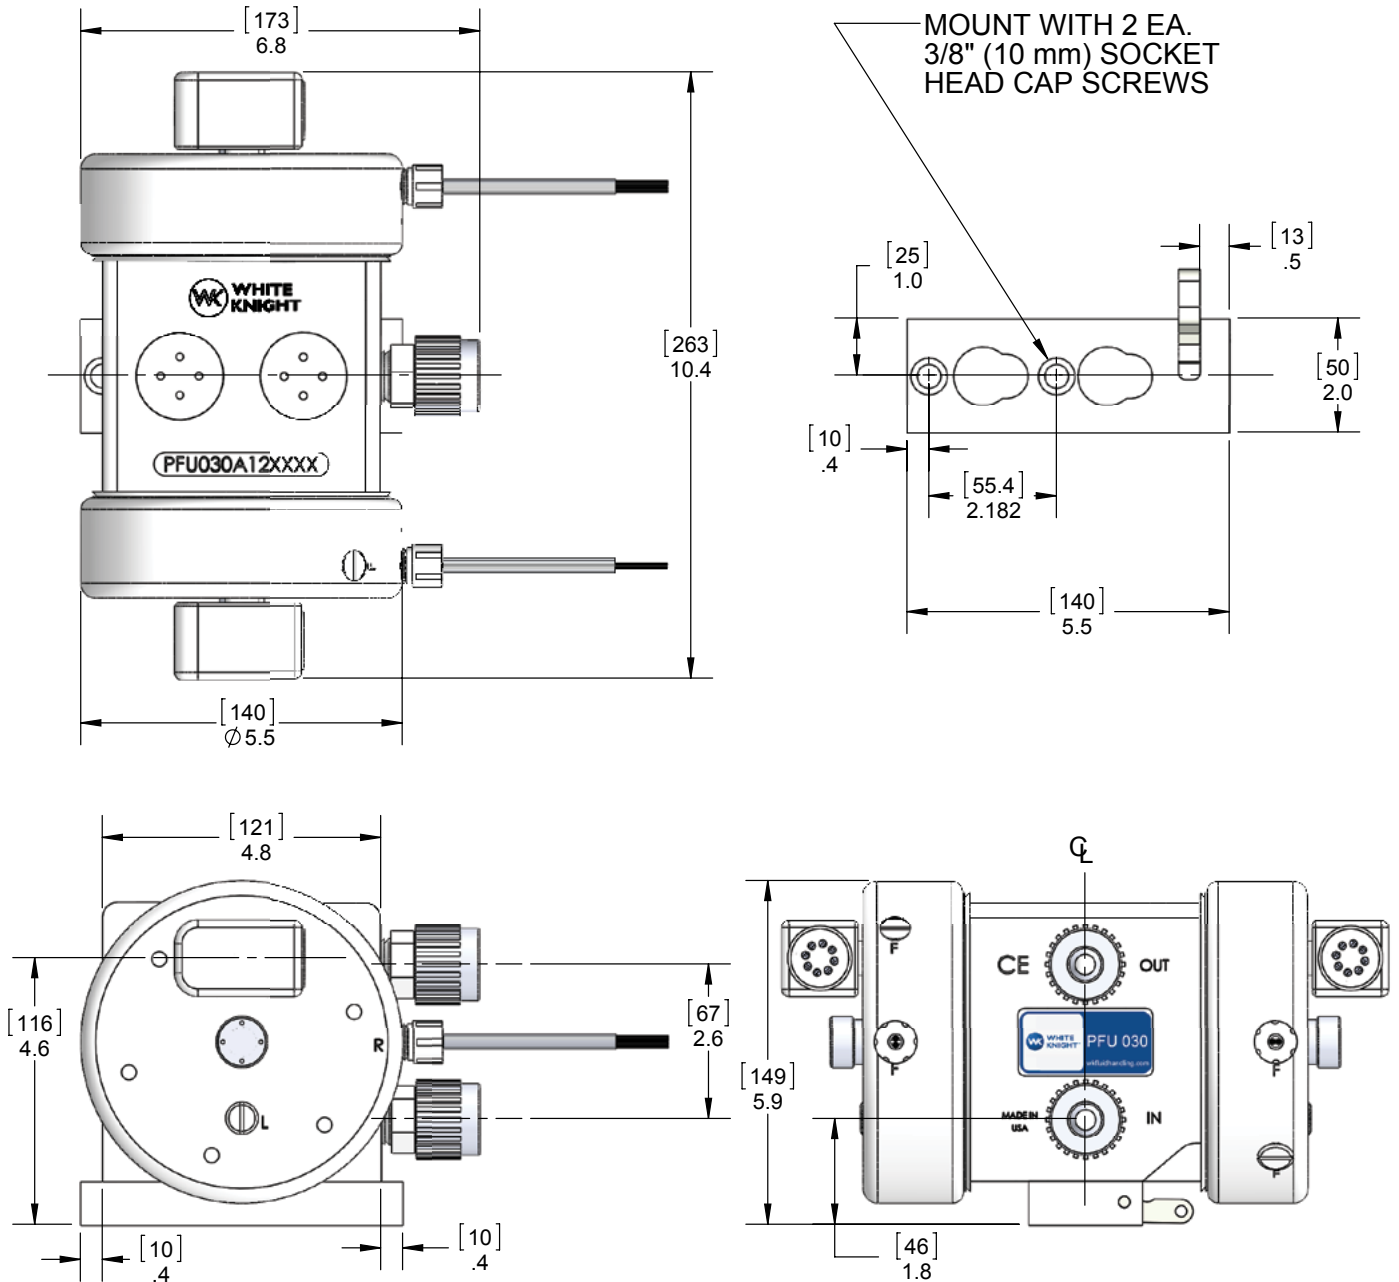

# PFU030 DIMENSIONALS

## Dimensions

DIMENSIONS IN [MILLIMETERS] INCHES

<https://wkfluidhandling.com/pfu>