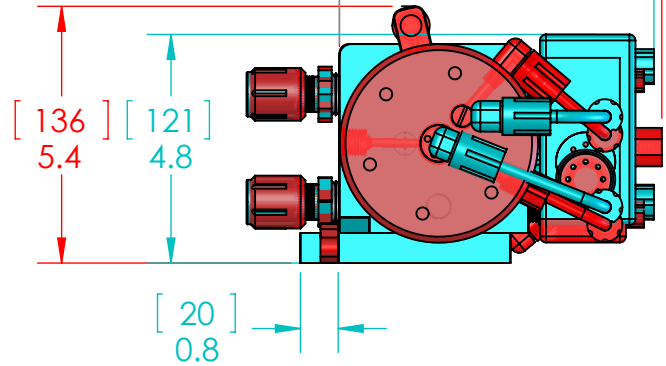

PSA030 IS BLUE  
PL30 IS RED

BASEPLATE MOUNTING  
CONFIGURATION DOES  
NOT CHANGE