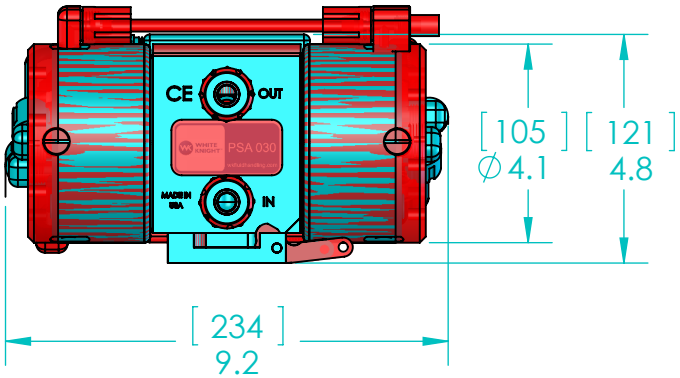

PSA030 IS BLUE  
PL30 IS RED

BASEPLATE MOUNTING  
CONFIGURATION DOES  
NOT CHANGE