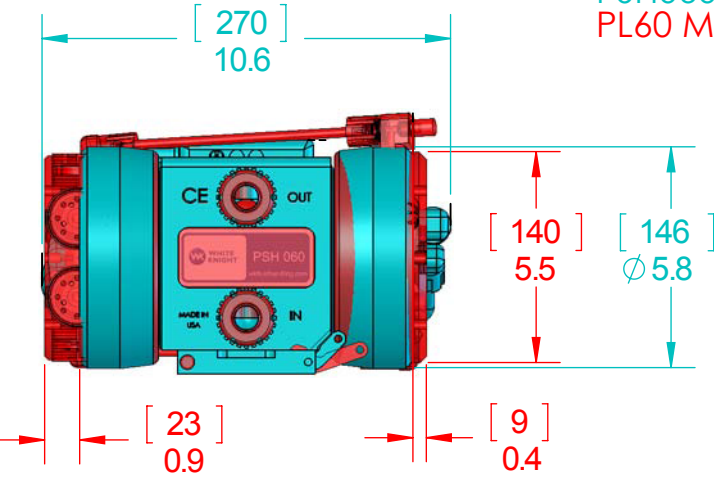

PSH060 IS BLUE
PL60 MASTER HEAD IS RED

NEW BASEPLATE MOUNTING
CONFIGURATION
DOES NOT CHANGE