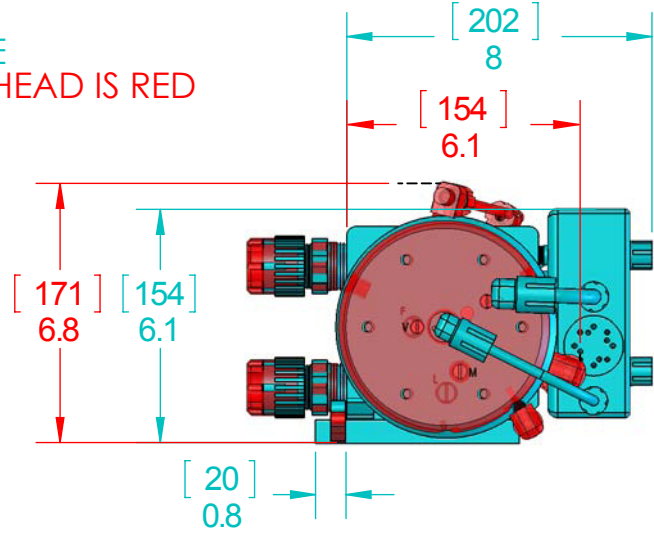

PSH060 IS BLUE
PL60 MASTER HEAD IS RED

NEW BASEPLATE MOUNTING
CONFIGURATION
DOES NOT CHANGE