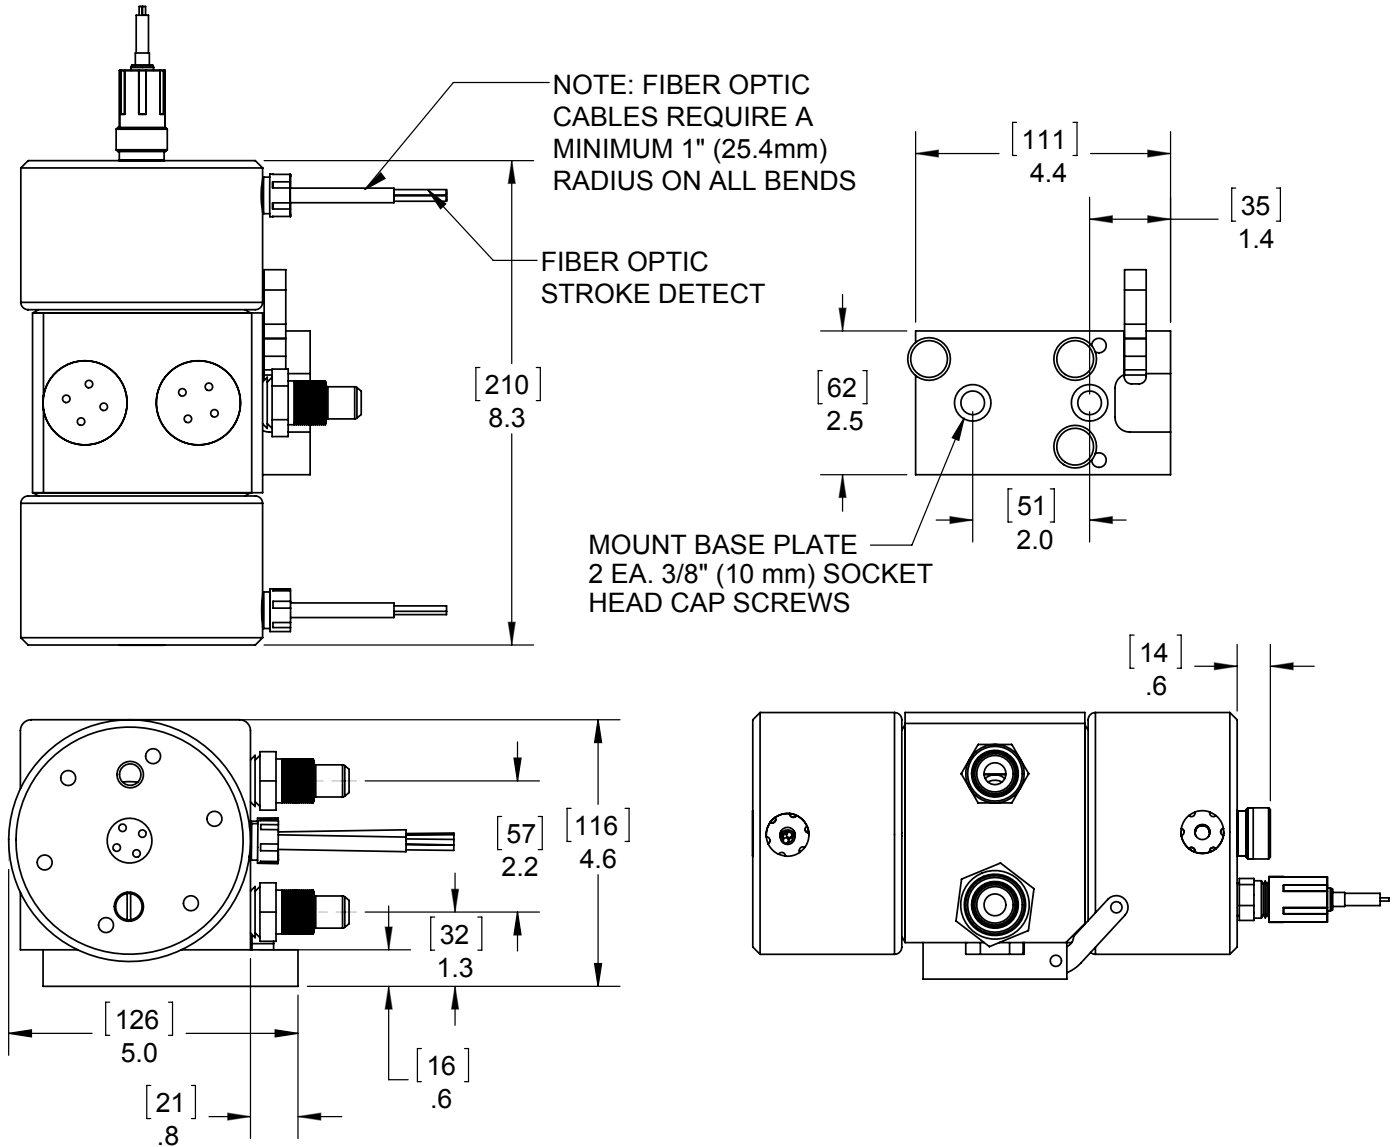

WHITE KNIGHT™

.....*simply driven™*

PLF30 DIMENSIONALS

Pump Dimensions

DIMENSIONS IN [MILLIMETERS] INCHES

wkfluidhandling.com/plf30

Our engineers are easy to work with and ready to perform your custom testing.
Contact us at info@wkfluidhandling.com or 435.783.6040, or visit wkfluidhandling.com