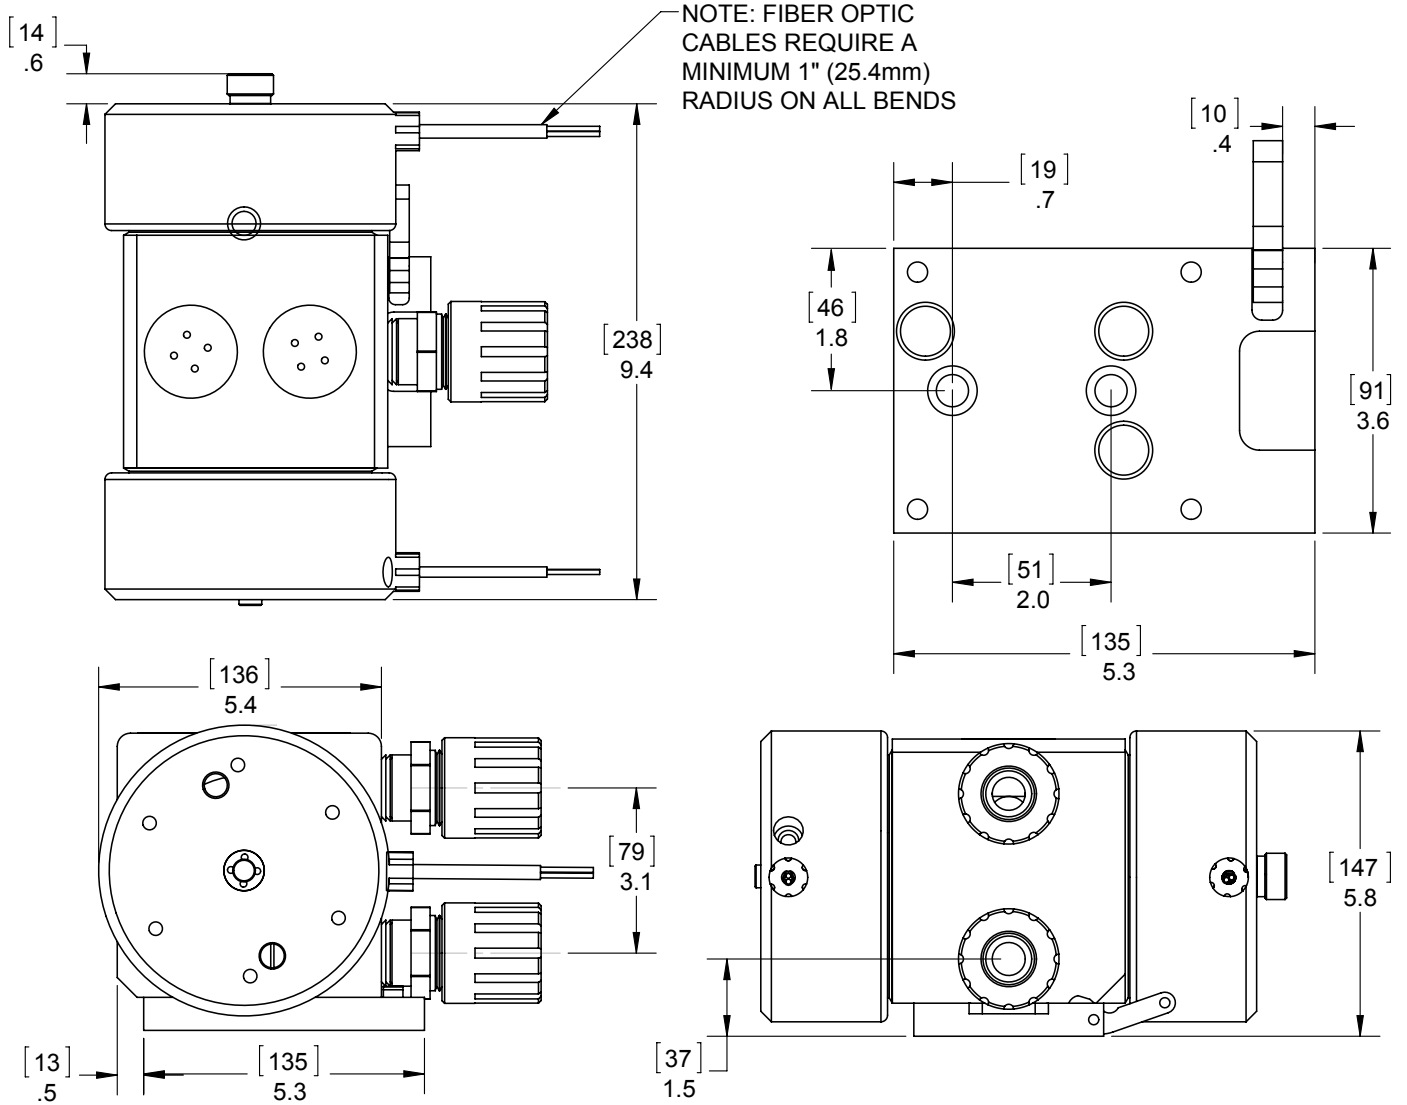

WHITE KNIGHT™

.....*simply driven™*

PLF60 DIMENSIONALS

Pump Dimensions

DIMENSIONS IN [MILLIMETERS] INCHES

wkfluidhandling.com/plf60

Our engineers are easy to work with and ready to perform your custom testing.
Contact us at info@wkfluidhandling.com or 435.783.6040, or visit wkfluidhandling.com