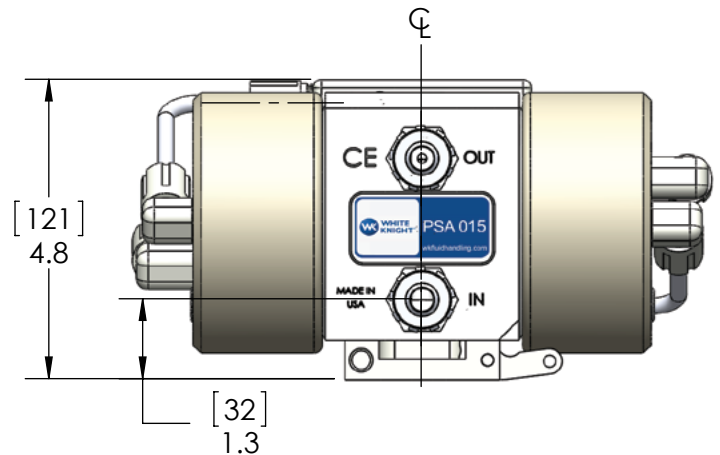

WHITE KNIGHT®

PSA015 DIMENSIONALS

Dimensions

DIMENSIONS IN [MILLIMETERS] INCHES

<https://wkfluidhandling.com/psa>