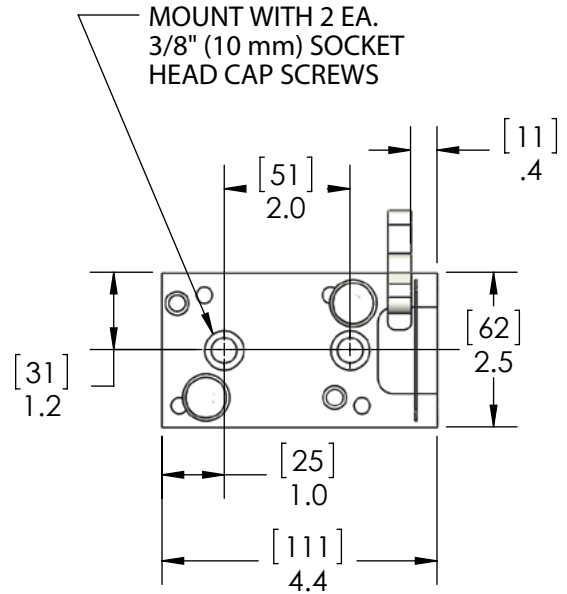

WHITE KNIGHT®

PSA015 DIMENSIONALS

Dimensions

DIMENSIONS IN [MILLIMETERS] INCHES

<https://wkfluidhandling.com/psa>