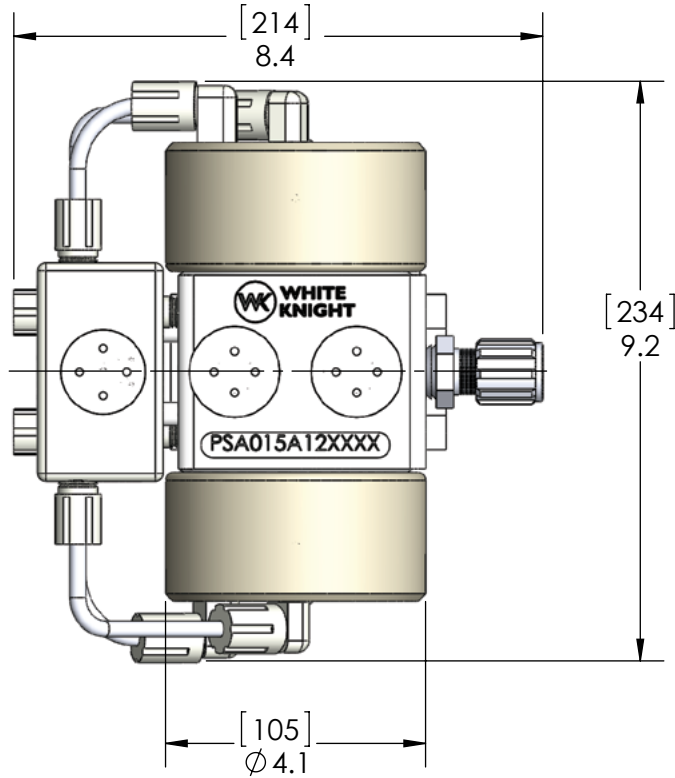

WHITE KNIGHT®

PSA015 DIMENSIONALS

Dimensions

DIMENSIONS IN [MILLIMETERS] INCHES

<https://wkfluidhandling.com/psa>