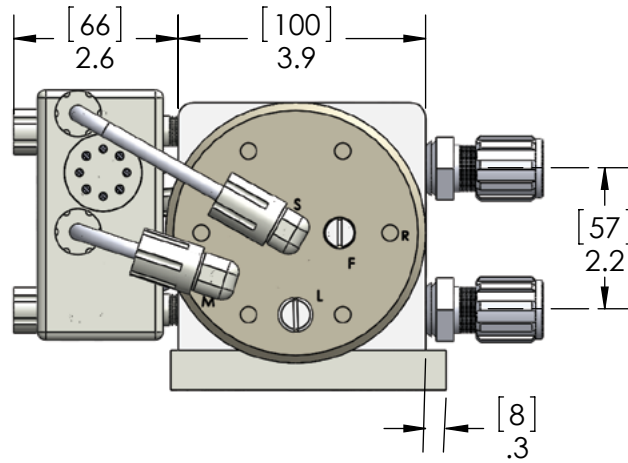

WHITE KNIGHT®

PSA015 DIMENSIONALS

Dimensions

DIMENSIONS IN [MILLIMETERS] INCHES

<https://wkfluidhandling.com/psa>