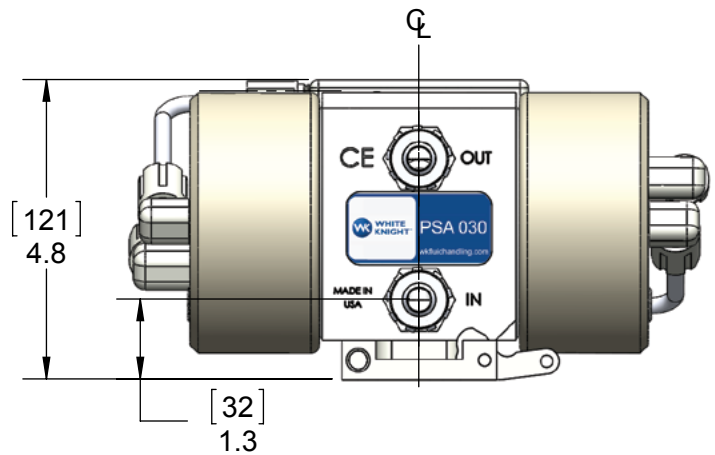

WHITE KNIGHT®

PSA030 DIMENSIONALS

Dimensions

DIMENSIONS IN [MILLIMETERS] INCHES

<https://wkfluidhandling.com/psa>