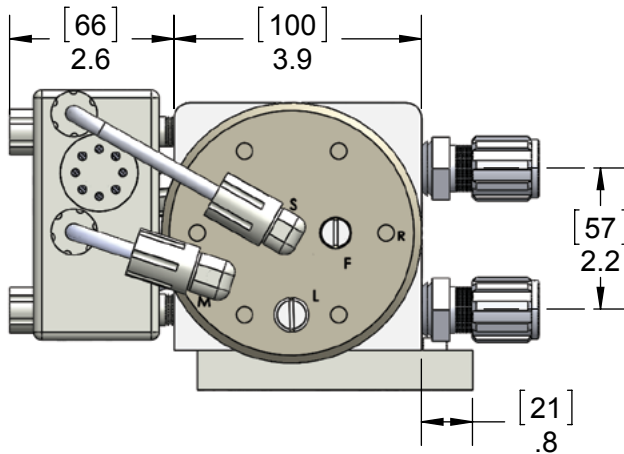

WHITE KNIGHT®

PSA030 DIMENSIONALS

Dimensions

DIMENSIONS IN [MILLIMETERS] INCHES

<https://wkfluidhandling.com/psa>