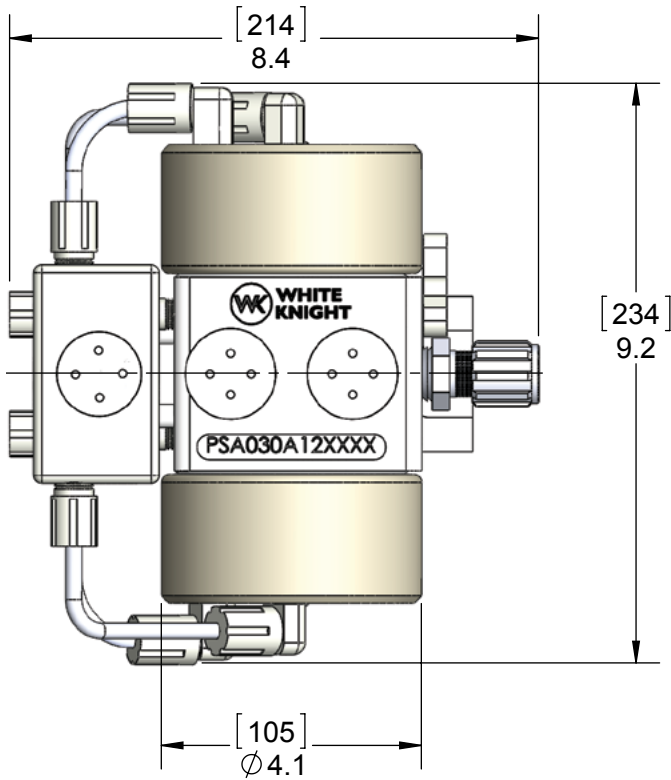

WHITE KNIGHT®

PSA030 DIMENSIONALS

Dimensions

DIMENSIONS IN [MILLIMETERS] INCHES

<https://wkfluidhandling.com/psa>