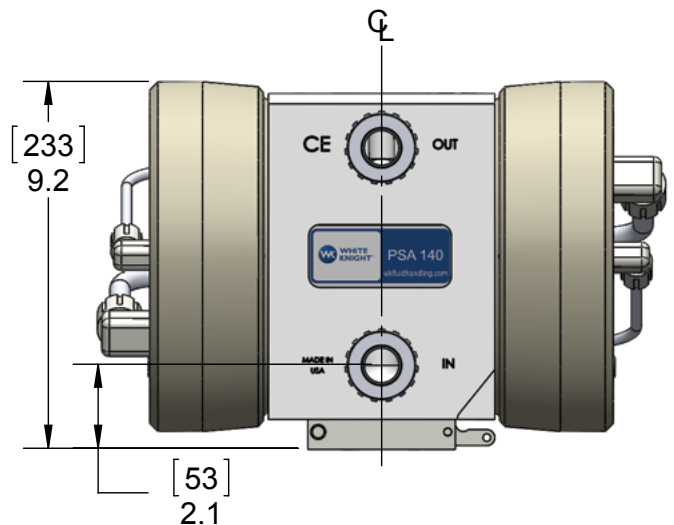

WHITE KNIGHT®

PSA140 DIMENSIONALS

Dimensions

DIMENSIONS IN [MILLIMETERS] INCHES

<https://wkfluidhandling.com/psa>