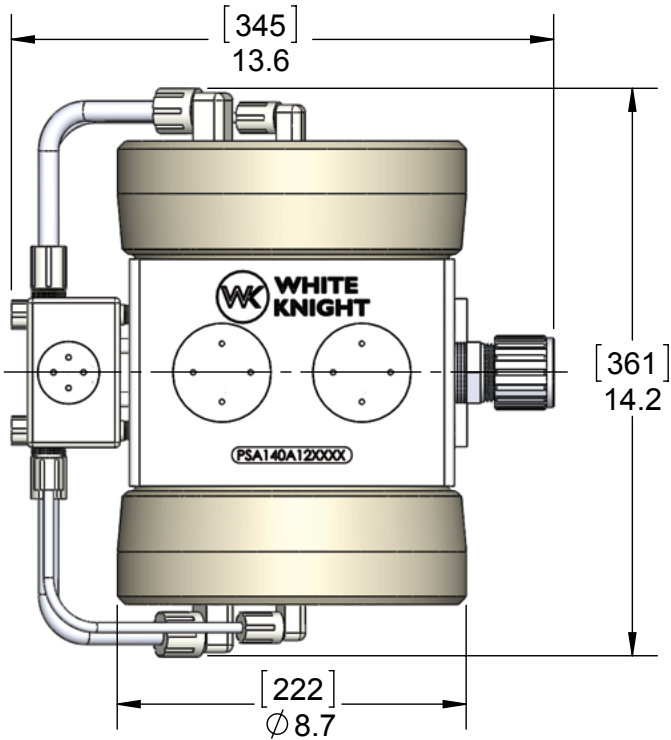

WHITE KNIGHT®

PSA140 DIMENSIONALS

Dimensions

DIMENSIONS IN [MILLIMETERS] INCHES

<https://wkfluidhandling.com/psa>