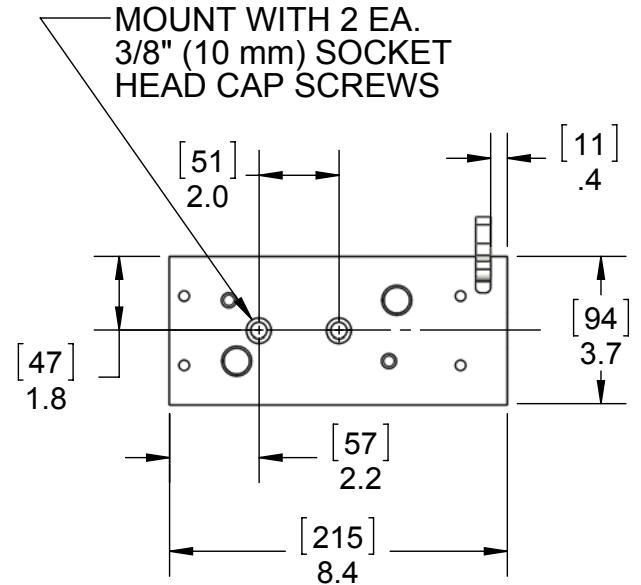

WHITE KNIGHT®

PSA140 DIMENSIONALS

Dimensions

DIMENSIONS IN [MILLIMETERS] INCHES

<https://wkfluidhandling.com/psa>