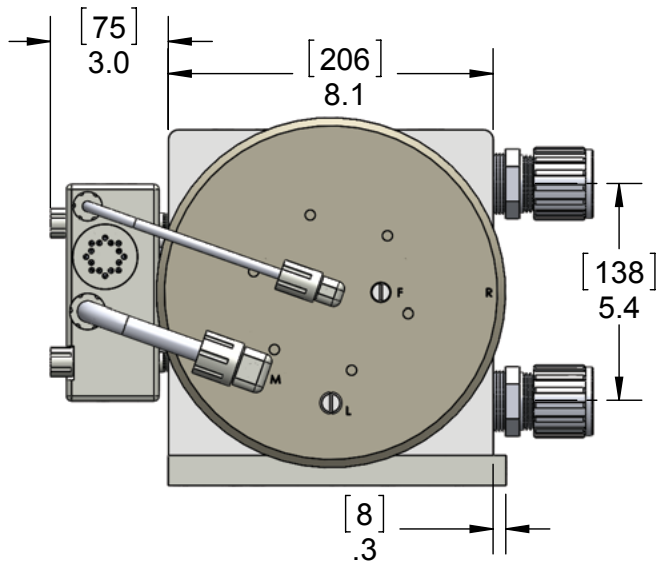

WHITE KNIGHT®

PSA140 DIMENSIONALS

Dimensions

DIMENSIONS IN [MILLIMETERS] INCHES

<https://wkfluidhandling.com/psa>