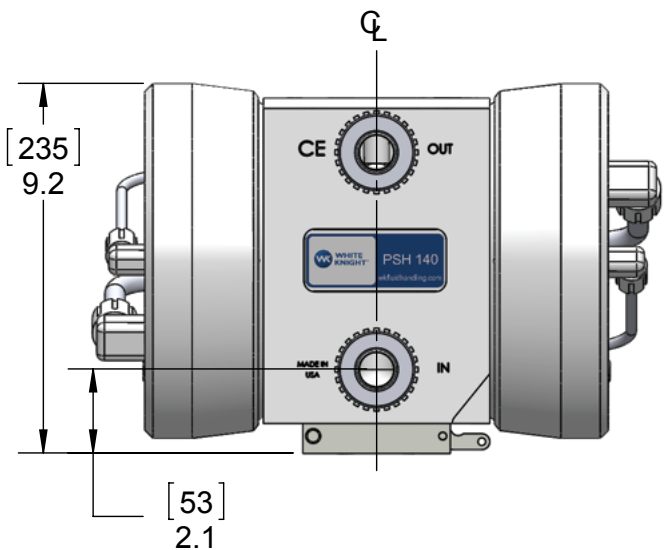

WHITE KNIGHT®

PSH140 DIMENSIONALS

Dimensions

DIMENSIONS IN [MILLIMETERS] INCHES

<https://wkfluidhandling.com/psh>