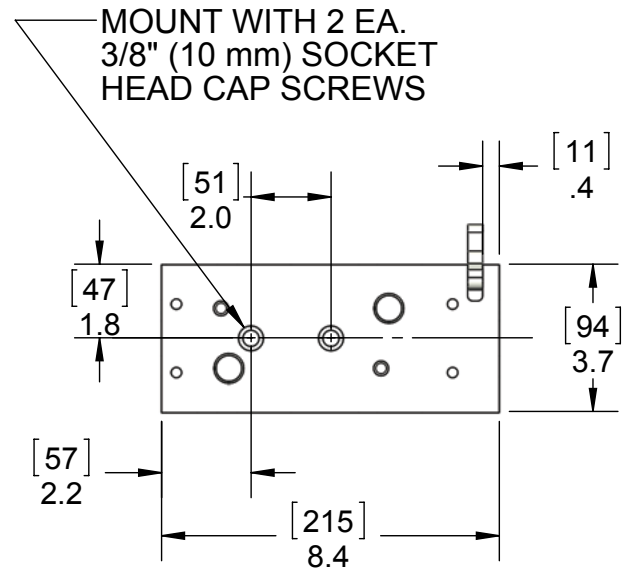

WHITE KNIGHT®

PSH140 DIMENSIONALS

Dimensions

DIMENSIONS IN [MILLIMETERS] INCHES

<https://wkfluidhandling.com/psh>