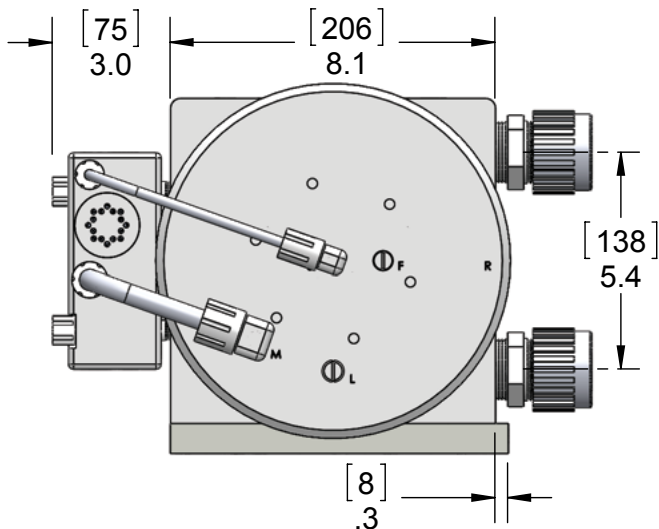

WHITE KNIGHT®

PSH140 DIMENSIONALS

Dimensions

DIMENSIONS IN [MILLIMETERS] INCHES

<https://wkfluidhandling.com/psh>