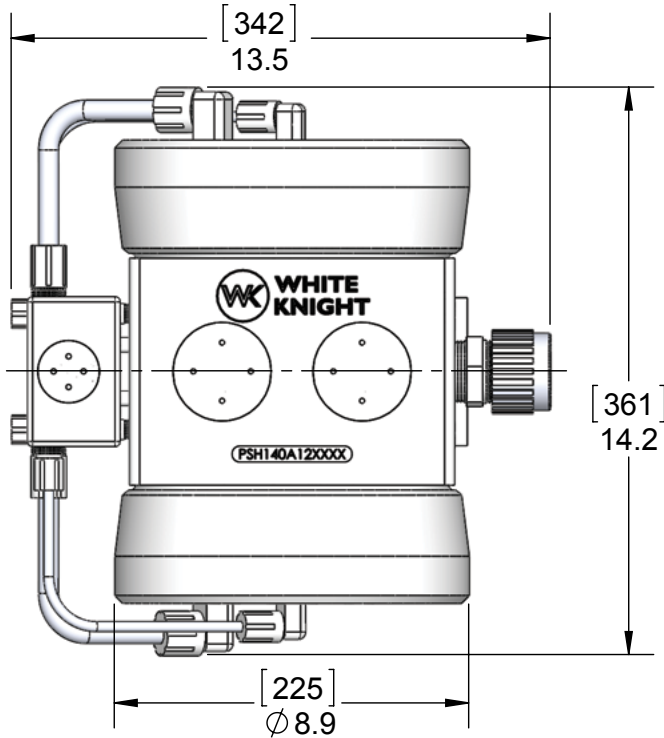

WHITE KNIGHT®

PSH140 DIMENSIONALS

Dimensions

DIMENSIONS IN [MILLIMETERS] INCHES

<https://wkfluidhandling.com/psh>