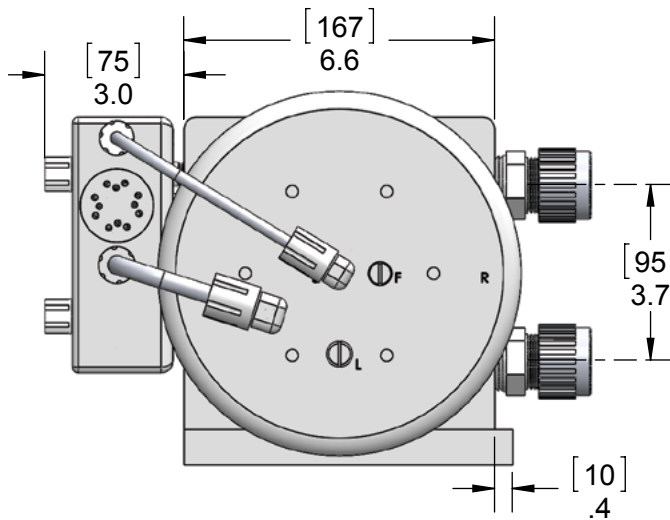

WHITE KNIGHT®

PSU060 DIMENSIONALS

Dimensions

DIMENSIONS IN [MILLIMETERS] INCHES

<https://wkfluidhandling.com/psu>