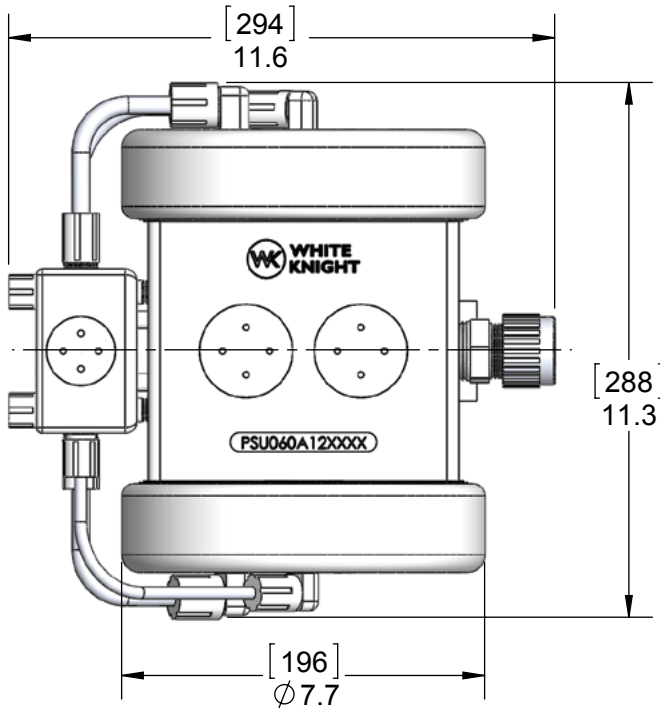

WHITE KNIGHT®

PSU060 DIMENSIONALS

Dimensions

DIMENSIONS IN [MILLIMETERS] INCHES

<https://wkfluidhandling.com/psu>