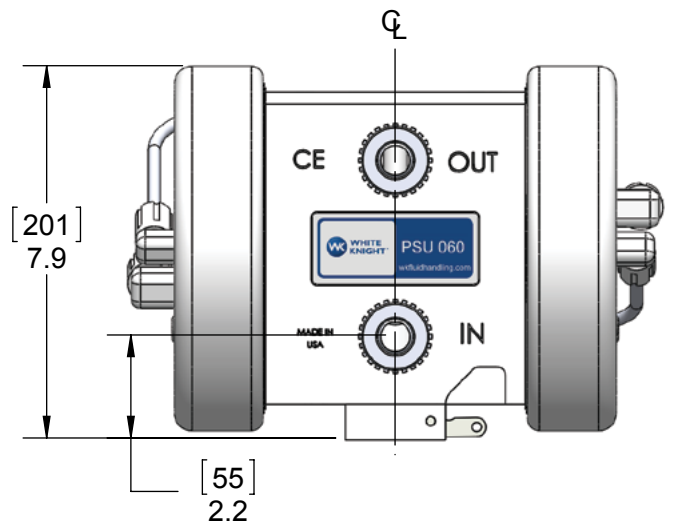

WHITE KNIGHT®

PSU060 DIMENSIONALS

Dimensions

DIMENSIONS IN [MILLIMETERS] INCHES

<https://wkfluidhandling.com/psu>