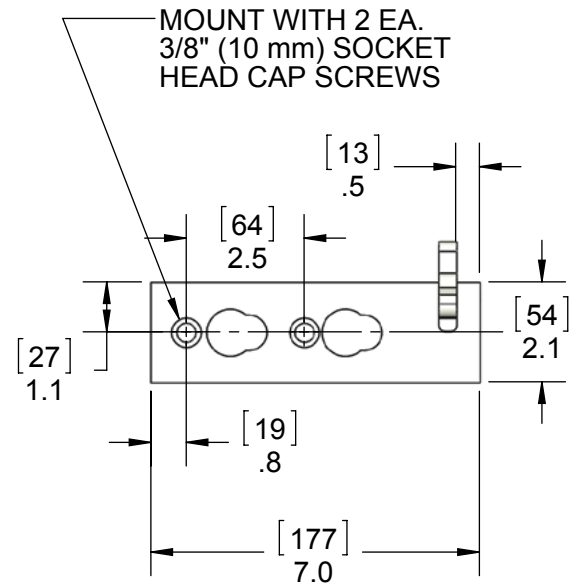

WHITE KNIGHT®

PSU060 DIMENSIONALS

Dimensions

DIMENSIONS IN [MILLIMETERS] INCHES

<https://wkfluidhandling.com/psu>