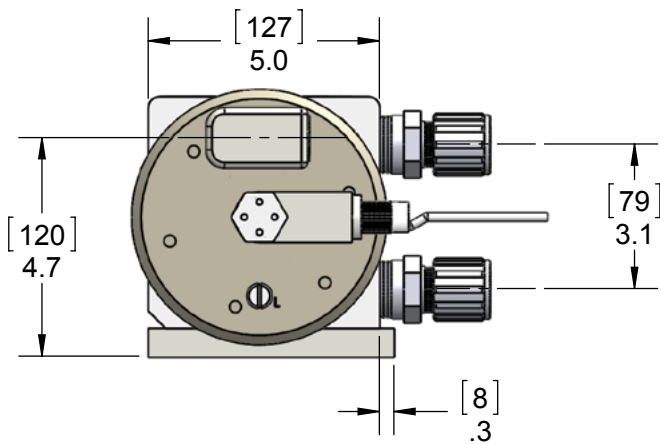

WHITE KNIGHT®

PXA060 DIMENSIONALS

Dimensions

DIMENSIONS IN [MILLIMETERS] INCHES

MOUNT WITH 2 EA.
3/8" (10 mm) SOCKET
HEAD CAP SCREWS

<https://wkfluidhandling.com/pxa>