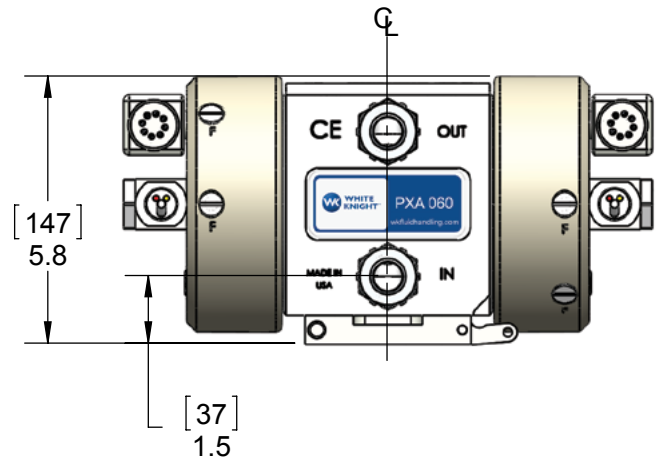

WHITE KNIGHT®

PXA060 DIMENSIONALS

Dimensions

DIMENSIONS IN [MILLIMETERS] INCHES

MOUNT WITH 2 EA.
3/8" (10 mm) SOCKET
HEAD CAP SCREWS

<https://wkfluidhandling.com/pxa>