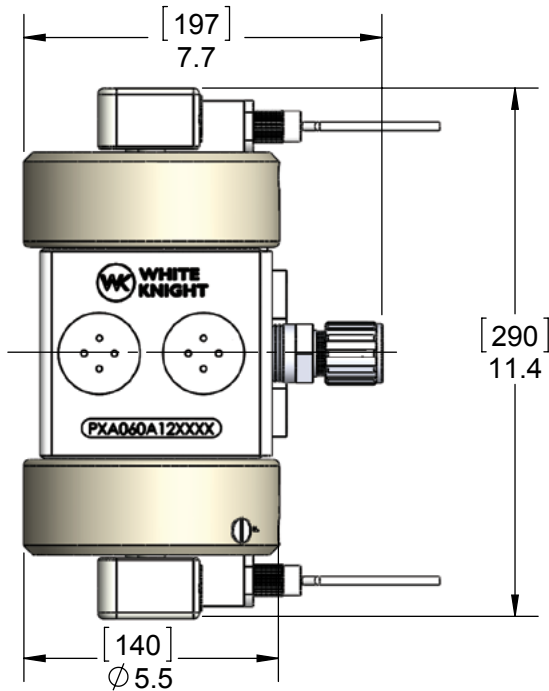

WHITE KNIGHT®

PXA060 DIMENSIONALS

Dimensions

DIMENSIONS IN [MILLIMETERS] INCHES

MOUNT WITH 2 EA.
3/8" (10 mm) SOCKET
HEAD CAP SCREWS

<https://wkfluidhandling.com/pxa>