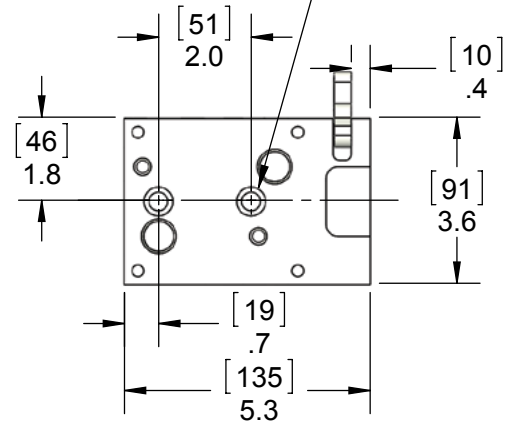

WHITE KNIGHT®

PXA060 DIMENSIONALS

Dimensions

DIMENSIONS IN [MILLIMETERS] INCHES

MOUNT WITH 2 EA.
3/8" (10 mm) SOCKET
HEAD CAP SCREWS

<https://wkfluidhandling.com/pxa>