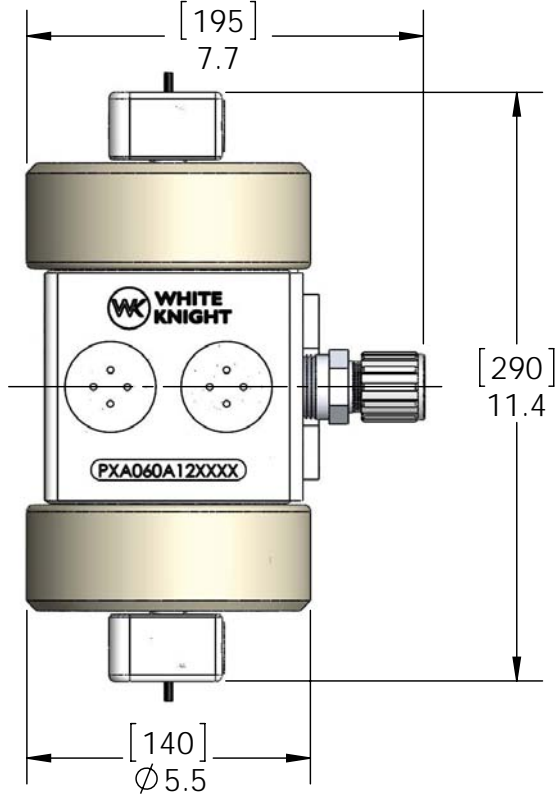

**PXA060B Dimensions**

Dimensions: [mm] in

**MOUNT WITH 2 EA.  
3/8" (10 mm) SOCKET  
HEAD CAP SCREWS**