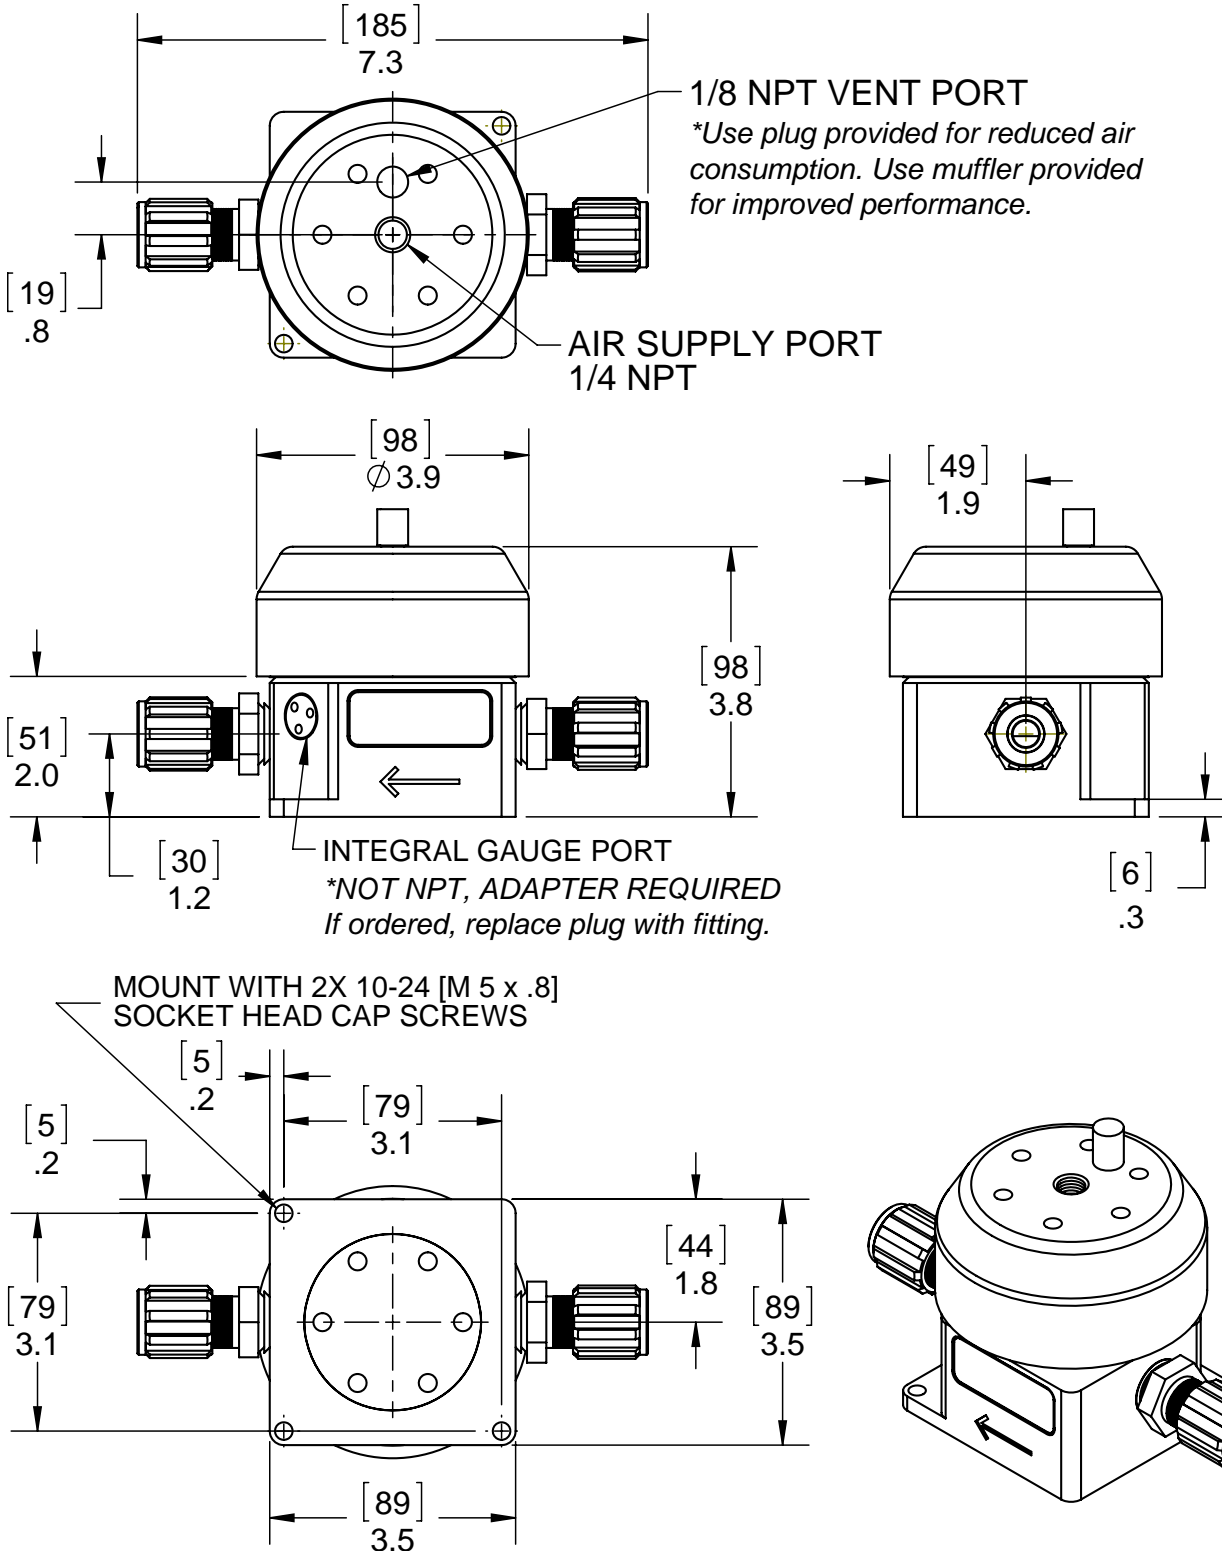

## RFA08 Dimensions

Dimensions: [mm] in

<https://wkfluidhandling.com/pressure-regulators/>