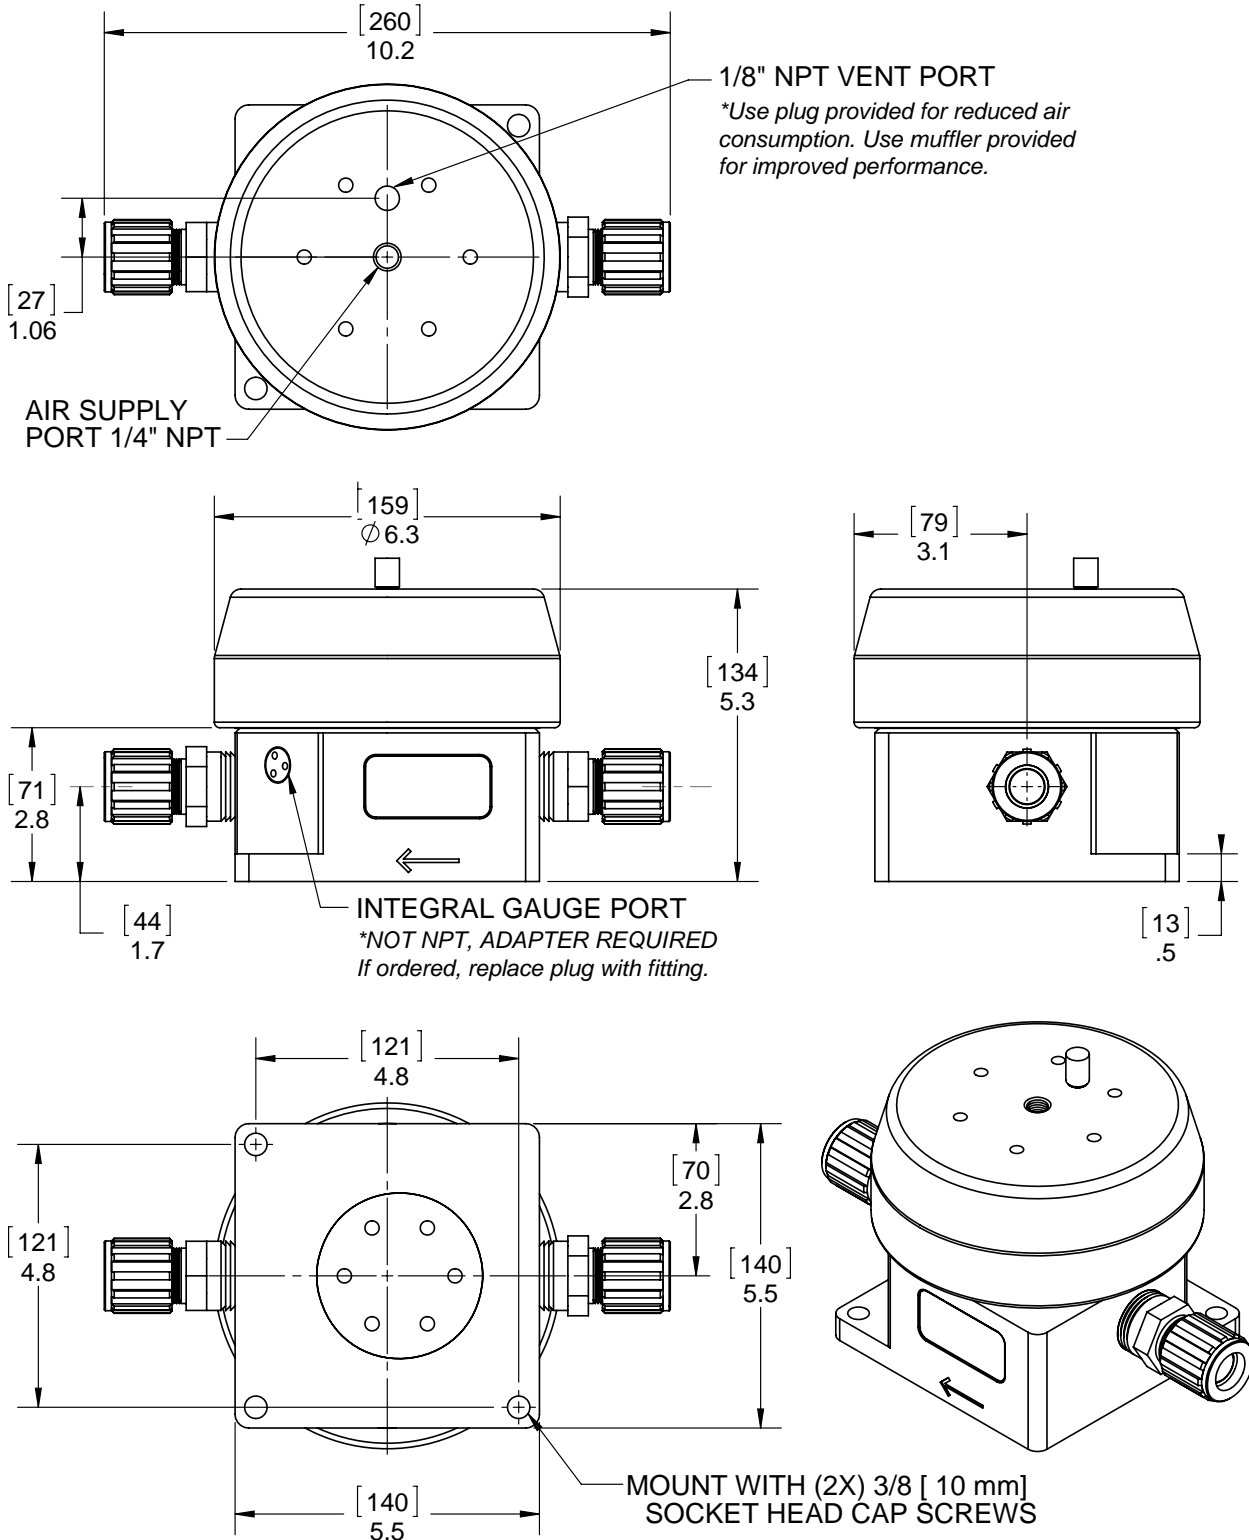

RFA12 Dimensions

Dimensions: [mm] in

<https://wkfluidhandling.com/pressure-regulators/>