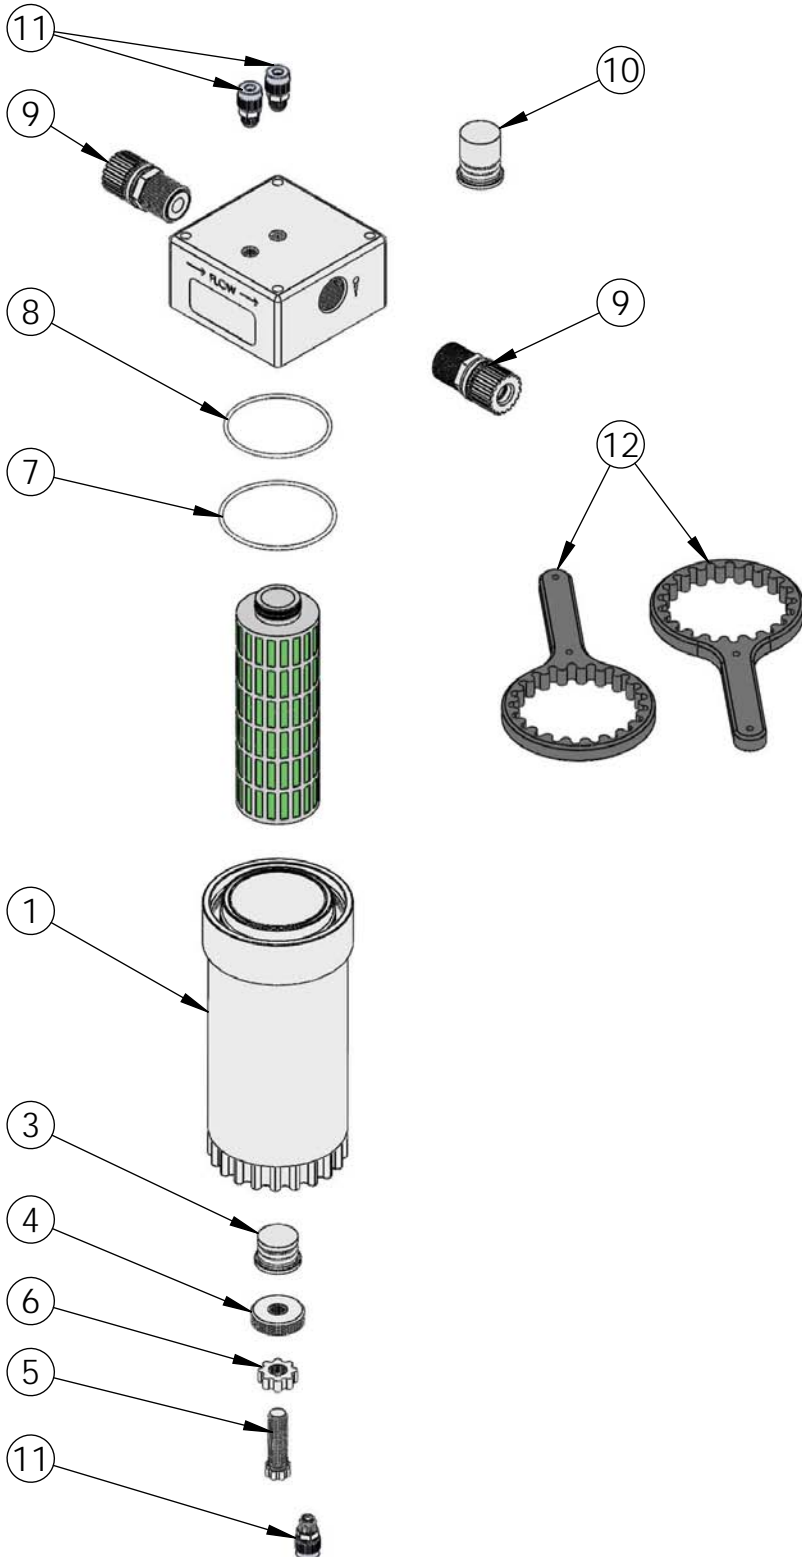

## FHU01 Exploded View

Item	Part Number	Description	Qty.
1	11100-TE-0008	Filter Housing Body	1
2	11100-TE-0009	Filter Housing Inverted Base	1
3	11100-MP-0001	Filter Housing Bellows Jack Screw-short	1
4	10040-TE-0001	Bellows Cap, Filter Housing	1
5	10010-TE-0012	Bellows Jack Screw	1
6	10010-TE-0011	Bellows Jack Screw Nut	1
7	10080-XX-244	-244 Fep Encapsulated O-ring	1
8	10080-XX-241	-241 Fep Encapsulated O-ring	1
9	14570-PF-0006	30 Gpm, 3/4 Prime Lock Fitting Assembly	2
10	11100-MP-0002	Filter Housing Bellows Jack Screw-long	1
11	14530-PF-0010	3/8"-04 Super Pillar 300 Fitting Assembly	3
12	12100-PV-0022	Filter Housing Spanner Wrench	2

Liquid Fittings			Assemblies	Body Inlet Only (Nut not included)
Flaretek Compatible	1/2 in.	F08	14510-PF-0011	7200-PF-0015
	3/4 in.	F12	14510-PF-0008	7200-PF-0009
	1 in.	F16	14510-PF-0009	7200-PF-0010
	1-1/4 in.	F20	14510-PF-0010	7200-PF-0011
Tube Out	3/4 in.	T12	7120-PF-0007	
	1 in.	T16	7120-PF-0008	
	1-1/4 in.	T20	7120-PF-0009	
	1-1/2 in.	T24	7120-PF-0010	
Weldable	3/4 in.	W12	7300-PF-0005	
	1 in.	W16	7300-PF-0006	
Pillar S-300	1/2 in.	P08	14530-PF-0011	7400-TE-0019
	3/4 in.	P12	14530-PF-0006	7400-TE-0006
	1 in.	P16	14530-PF-0007	7400-TE-0007
	1-1/4 in.	P20	14530-PF-0008	7400-TE-0008
	1-1/2 in.	P24	14530-PF-0026	7400-TE-0035
FNPT	3/4 in.	N12	7100-TE-0009	
	1 in.	N16	7100-TE-0005	
	1-1/4 in.	N20	7100-TE-0010	
Synchro- Flare	1/2 in.	S08	TBD	7010-TE-0008
	3/4 in.	S12	14520-TE-0008	7010-TE-0007
	1 in.	S16	14520-TE-0007	7010-TE-0009
PrimeLock	3/4 in.	L12	14570-PF-0006	7800-TE-0006
	1 in.	L16	14570-PF-0007	7800-TE-0007
Plugged	1-1/4 in.	L20	TBD	7800-TE-0008
		B00	7130-TE-0005	7130-TE-0005