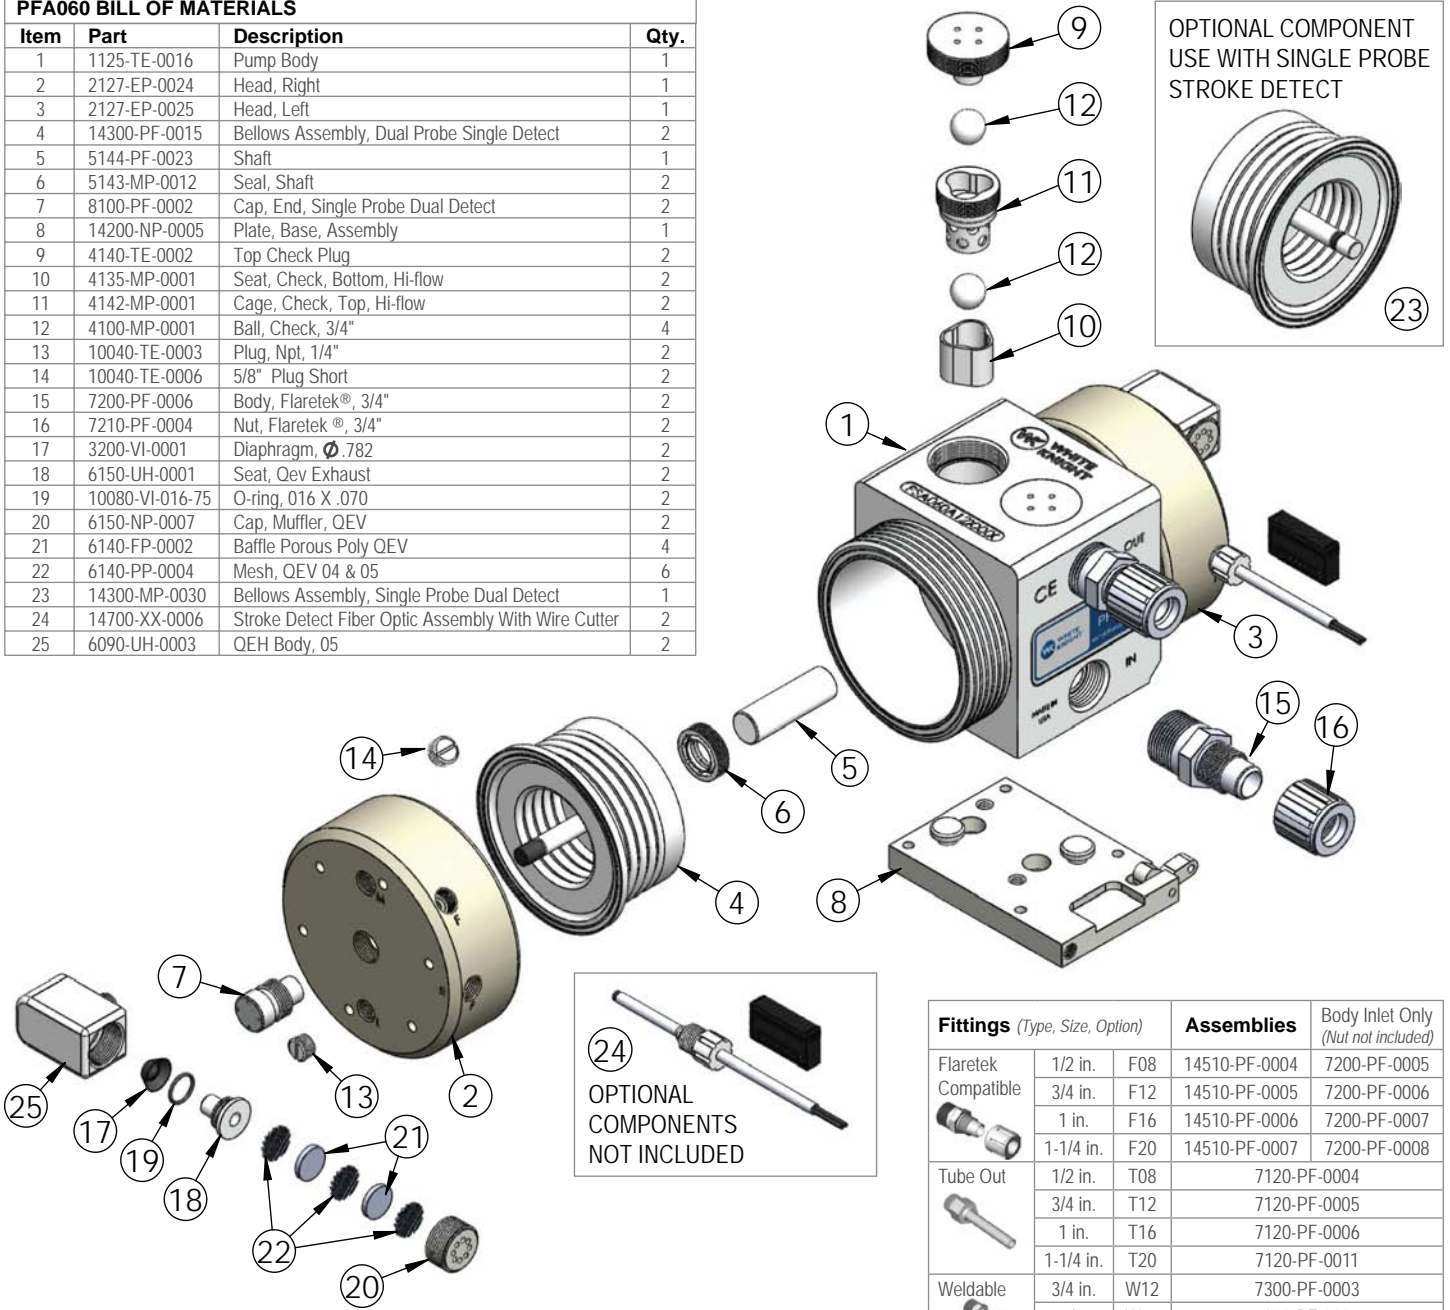

PFA060 Exploded View

PFA060 BILL OF MATERIALS

Item	Part	Description	Qty.
1	1125-TE-0016	Pump Body	1
2	2127-EP-0024	Head, Right	1
3	2127-EP-0025	Head, Left	1
4	14300-PF-0015	Bellows Assembly, Dual Probe Single Detect	2
5	5144-PF-0023	Shaft	1
6	5143-MP-0012	Seal, Shaft	2
7	8100-PF-0002	Cap, End, Single Probe Dual Detect	2
8	14200-NP-0005	Plate, Base, Assembly	1
9	4140-TE-0002	Top Check Plug	2
10	4135-MP-0001	Seat, Check, Bottom, Hi-flow	2
11	4142-MP-0001	Cage, Check, Top, Hi-flow	2
12	4100-MP-0001	Ball, Check, 3/4"	4
13	10040-TE-0003	Plug, Npt, 1/4"	2
14	10040-TE-0006	5/8" Plug Short	2
15	7200-PF-0006	Body, Flaretek®, 3/4"	2
16	7210-PF-0004	Nut, Flaretek®, 3/4"	2
17	3200-VI-0001	Diaphragm, Ø.782	2
18	6150-UH-0001	Seat, Qev Exhaust	2
19	10080-VI-016-75	O-ring, 016 X .070	2
20	6150-NP-0007	Cap, Muffler, QEV	2
21	6140-FP-0002	Baffle Porous Poly QEV	4
22	6140-PP-0004	Mesh, QEV 04 & 05	6
23	14300-MP-0030	Bellows Assembly, Single Probe Dual Detect	1
24	14700-XX-0006	Stroke Detect Fiber Optic Assembly With Wire Cutter	2
25	6090-UH-0003	QEH Body, 05	2

Fittings (Type, Size, Option)			Assemblies	Body Inlet Only (Nut not included)
Synchro-Flare	1/2 in.	S08	14520-TE-0003	7010-TE-0005
	3/4 in.	S12	14520-TE-0004	7010-TE-0004
	1 in.	S16	14520-TE-0006	7010-TE-0006
PrimeLock	1/2 in.	L08	14570-PF-0003	7800-TE-0003
	3/4 in.	L12	14570-PF-0004	7800-TE-0004
	1 in.	L16	14570-PF-0005	7800-TE-0005
Plugged		B00	7130-TE-0003	