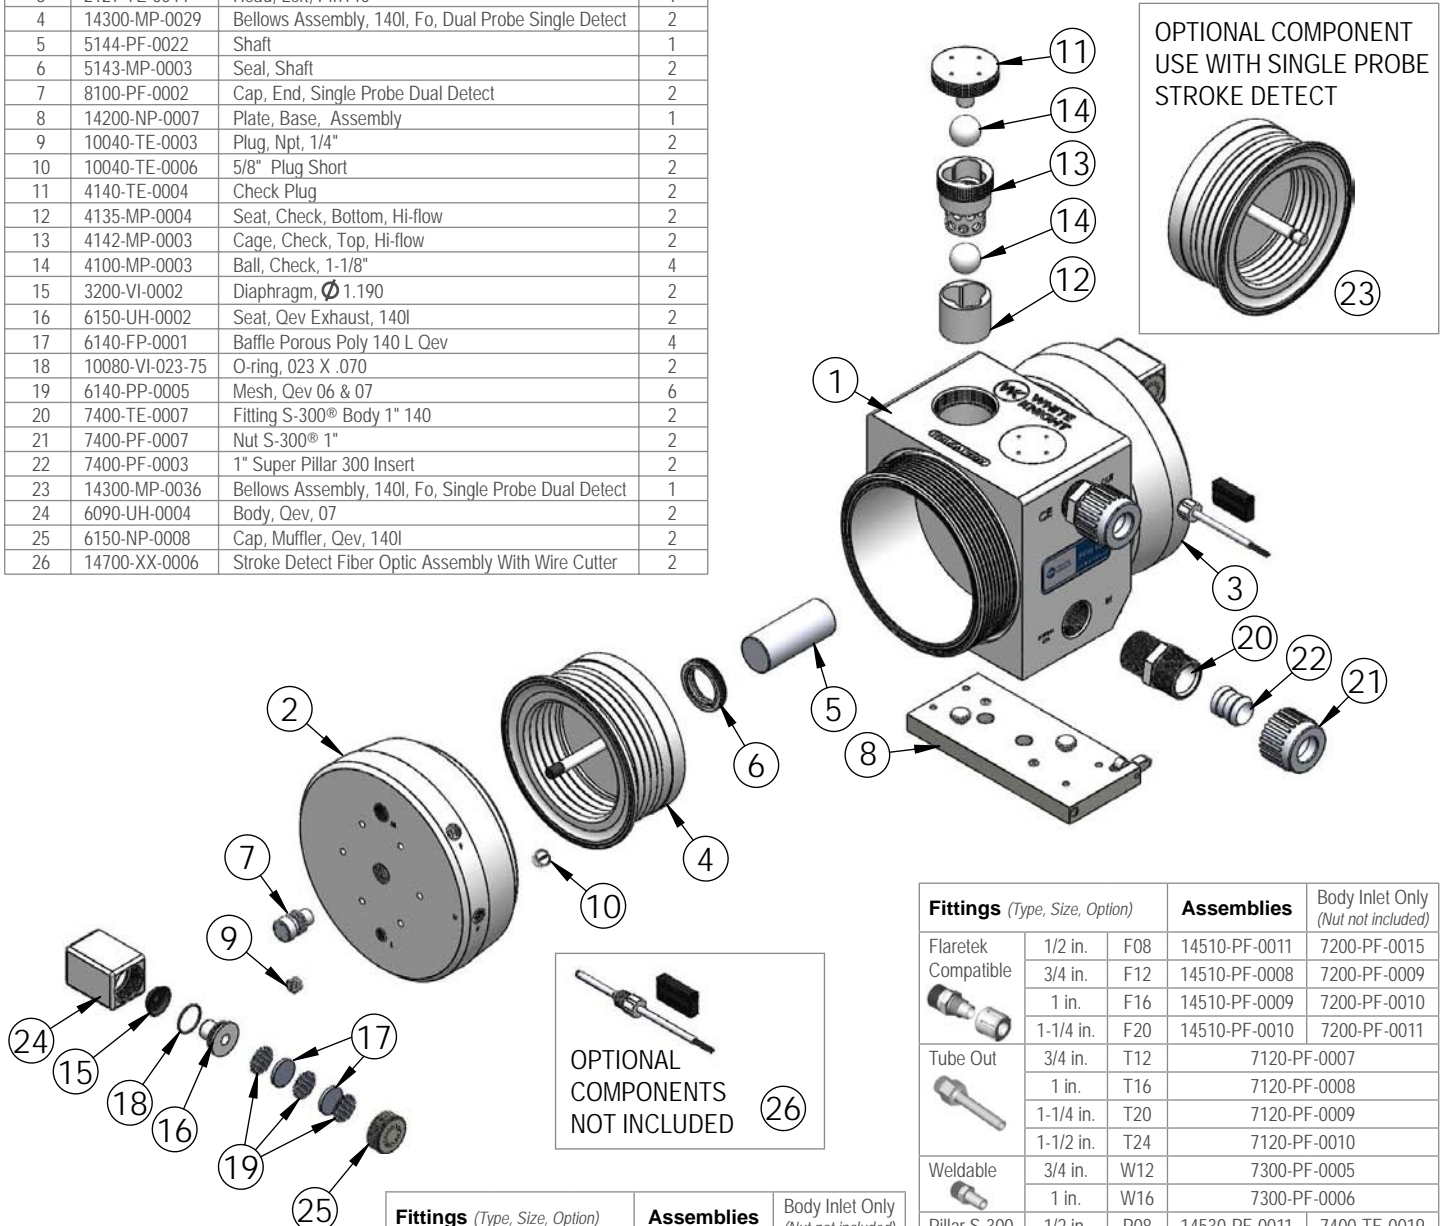

PFH140 Exploded View

PFH140 BILL OF MATERIALS			
Item	Part	Description	Qty
1	1125-TE-0018	Body Pump	1
2	2127-TE-0043	Head, Right, Pfh140	1
3	2127-TE-0044	Head, Left, Pfh140	1
4	14300-MP-0029	Bellows Assembly, 140I, Fo, Dual Probe Single Detect	2
5	5144-PF-0022	Shaft	1
6	5143-MP-0003	Seal, Shaft	2
7	8100-PF-0002	Cap, End, Single Probe Dual Detect	2
8	14200-NP-0007	Plate, Base, Assembly	1
9	10040-TE-0003	Plug, Npt, 1/4"	2
10	10040-TE-0006	5/8" Plug Short	2
11	4140-TE-0004	Check Plug	2
12	4135-MP-0004	Seat, Check, Bottom, Hi-flow	2
13	4142-MP-0003	Cage, Check, Top, Hi-flow	2
14	4100-MP-0003	Ball, Check, 1-1/8"	4
15	3200-VI-0002	Diaphragm, Ø 1.190	2
16	6150-UH-0002	Seat, Qev Exhaust, 140I	2
17	6140-FP-0001	Baffle Porous Poly 140 L Qev	4
18	10080-VI-023-75	O-ring, 023 X .070	2
19	6140-PP-0005	Mesh, Qev 06 & 07	6
20	7400-TE-0007	Fitting S-300® Body 1" 140	2
21	7400-PF-0007	Nut S-300® 1"	2
22	7400-PF-0003	1" Super Pillar 300 Insert	2
23	14300-MP-0036	Bellows Assembly, 140I, Fo, Single Probe Dual Detect	1
24	6090-UH-0004	Body, Qev, 07	2
25	6150-NP-0008	Cap, Muffler, Qev, 140I	2
26	14700-XX-0006	Stroke Detect Fiber Optic Assembly With Wire Cutter	2

Fittings (Type, Size, Option)	Assemblies		Body Inlet Only (Nut not included)	
	Type	Option	Assembly	Body Inlet Only
Flaretek Compatible	1/2 in.	F08	14510-PF-0011	7200-PF-0015
	3/4 in.	F12	14510-PF-0008	7200-PF-0009
	1 in.	F16	14510-PF-0009	7200-PF-0010
	1-1/4 in.	F20	14510-PF-0010	7200-PF-0011
Tube Out	3/4 in.	T12	7120-PF-0007	
	1 in.	T16	7120-PF-0008	
	1-1/4 in.	T20	7120-PF-0009	
	1-1/2 in.	T24	7120-PF-0010	
Weldable	3/4 in.	W12	7300-PF-0005	
	1 in.	W16	7300-PF-0006	
Pillar S-300	1/2 in.	P08	14530-PF-0011	7400-TE-0019
	3/4 in.	P12	14530-PF-0006	7400-TE-0006
	1 in.	P16	14530-PF-0007	7400-TE-0007
	1-1/4 in.	P20	14530-PF-0008	7400-TE-0008
	1-1/2 in.	P24	14530-PF-0026	7400-TE-0035
FNPT	3/4 in.	N12	7100-TE-0009	
	1 in.	N16	7100-TE-0005	
	1-1/4 in.	N20	7100-TE-0010	