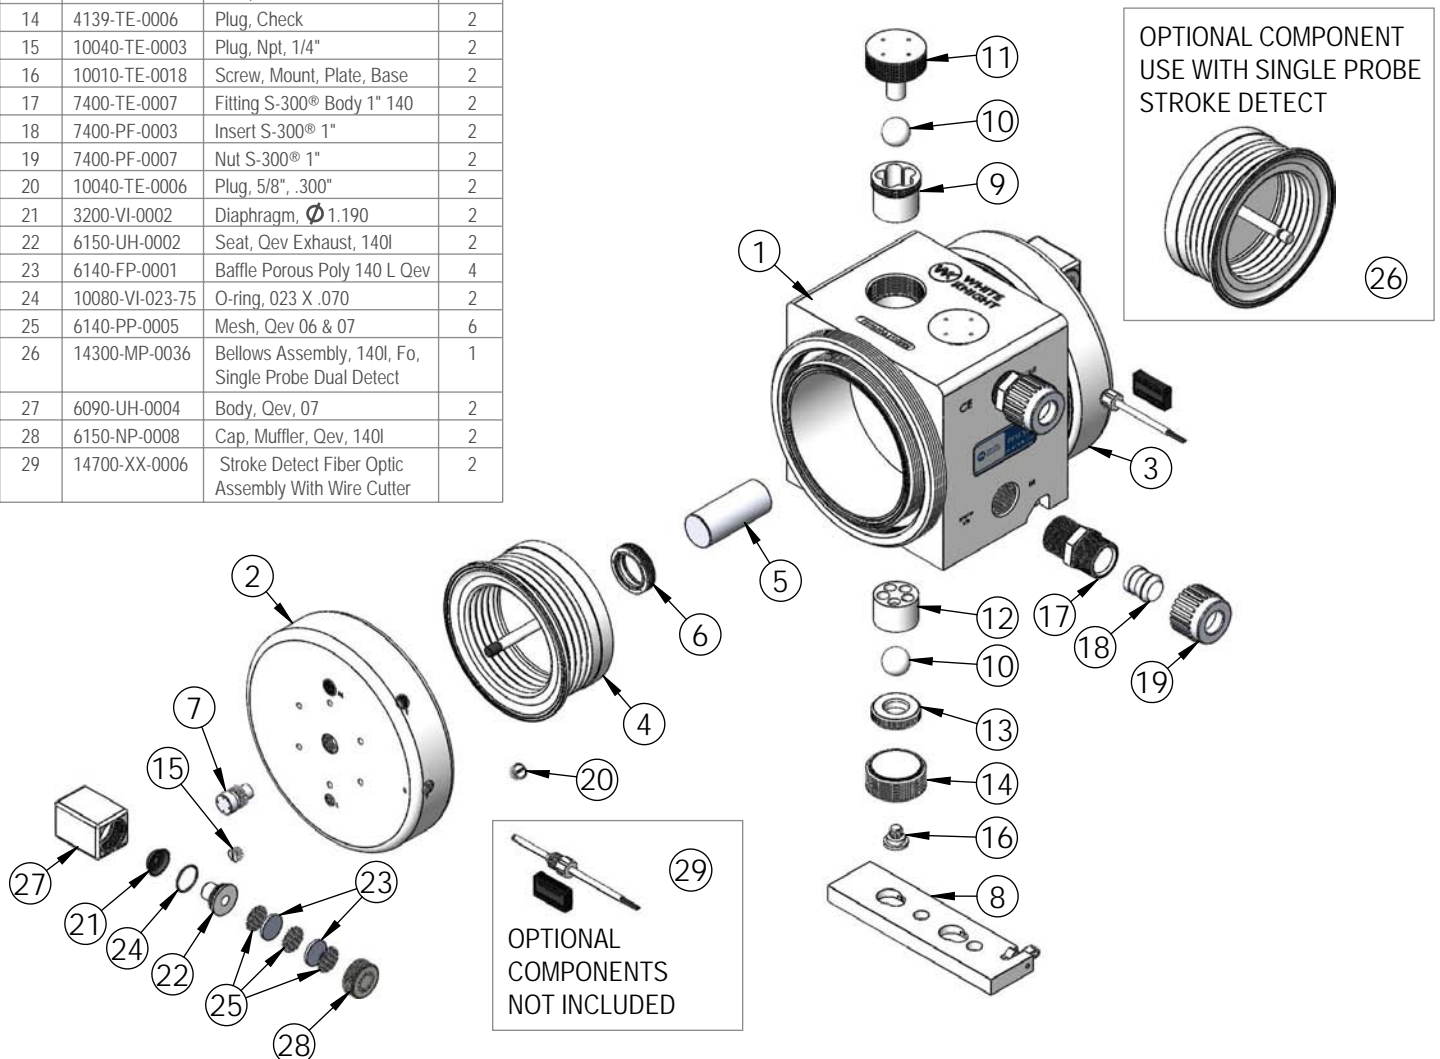

Fittings (Type, Size, Option)			Assemblies	Body Inlet Only (Nut not included)
Flaretek Compatible	1/2 in.	F08	14510-PF-0011	7200-PF-0015
	3/4 in.	F12	14510-PF-0008	7200-PF-0009
	1 in.	F16	14510-PF-0009	7200-PF-0010
Pillar S-300	1-1/4 in.	F20	14510-PF-0010	7200-PF-0011
	1/2 in.	P08	14530-PF-0011	7400-TE-0019
	3/4 in.	P12	14530-PF-0006	7400-TE-0006
Synchrono-Flare	1 in.	P16	14530-PF-0007	7400-TE-0007
	1-1/4 in.	P20	14530-PF-0008	7400-TE-0008
	1-1/2 in.	P24	14530-PF-0026	7400-TE-0035
PrimeLock	1/2 in.	S08	TBD	7010-TE-0008
	3/4 in.	S12	14520-TE-0008	7010-TE-0007
	1 in.	S16	14520-TE-0007	7010-TE-0009
PrimeLock	3/4 in.	L12	14570-PF-0006	7800-TE-0006
	1 in.	L16	14570-PF-0007	7800-TE-0007
	1-1/4 in.	L20	TBD	7800-TE-0008

Fittings (Type, Size, Option)			Assemblies
Tube Out	3/4 in.	T12	7120-PF-0007
	1 in.	T16	7120-PF-0008
	1-1/4 in.	T20	7120-PF-0009
	1-1/2 in.	T24	7120-PF-0010
Weldable	3/4 in.	W12	7300-PF-0005
	1 in.	W16	7300-PF-0006
FNPT	3/4 in.	N12	7100-TE-0009
	1 in.	N16	7100-TE-0005
	1-1/4 in.	N20	7100-TE-0010
Plugged		B00	7130-TE-0005

<https://wkfluidhandling.com/pfu-series/>