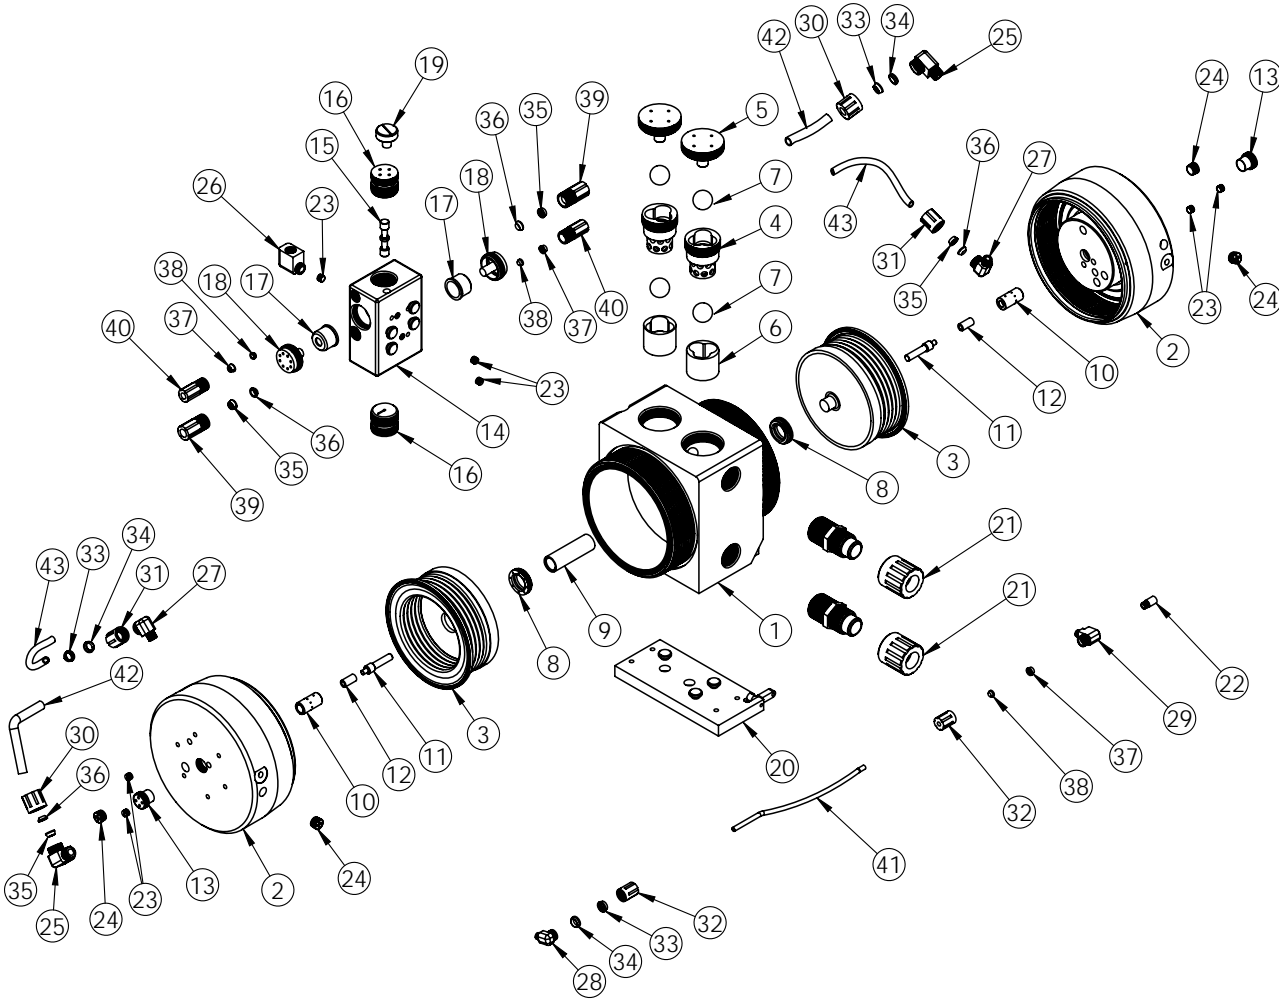

WHITE KNIGHT®

.....engineer approved™

PUMP EXPLODED VIEW

PL120 Exploded View

PL120 pumps are legacy models. We recommend users consider PSA140 pumps, which provide better performance, increased flow rates, higher pressure capabilities, improved reliability, extended pump life and warranty periods, as well as shorter lead times. Details: <https://wkfluidhandling.com/psa-series/>

PL120 BILL OF MATERIALS							
ITEM NO.	PART NUMBER	DESCRIPTION	QTY.	ITEM NO.	PART NUMBER	DESCRIPTION	QTY.
1	1125-TE-0012	PUMP BODY	1	23	10040-TE-0002	1/8" NPT Plug	7
2	2127-EP-0001	PUMP HEAD	2	24	10040-TE-0004	3/8" NPT PLUG	4
3	3130-MP-0014	BELLOWS	2	25	6020-NP-0004	3/8" NPT X 1/2" ELBOW	2
4	4142-TE-0005	TOP CHECK CAGE	2	26	6010-TE-0007	3/8" NPT x 3/8" FNPT ELBOW	1
5	4140-TE-0004	CHECK PLUG	2	27	6020-NP-0001	1/4" NPT X 3/8" ELBOW	2
6	4135-TE-0010	BOTTOM CHECK SEAT	2	28	6030-NP-0001	1/8" NPT X 1/2" GRIPPER ELBOW	1
7	4100-TE-0004	CHECK BALL	4	29	6040-NP-0001	1/8" NPT X 1/8" FNPT X 1/4" TEE	1
8	5143-TE-0002	SHAFT SEAL	2	30	6070-NP-0003	1/2" FEMALE GRIPPER NUT	2
9	5144-PF-0004	SHAFT	1	31	6070-NP-0002	NUT FEMALE GRIPPER 3/8"	2
10	2128-CE-0001	SHIFT SLEEVE	2	32	6070-NP-0001	NUT, GRIPPER 1/4"	2
11	2128-CE-0002	SHIFT PISTON	2	33	6080-KF-0003	1/2" GRIPPER	4
12	10060-TE-0002	SHIFT PISTON BUSHING	2	34	6080-TE-0003	1/2" FERRULE	4
13	8100-PF-0005	FIBER OPTIC STROKE CAP	2	35	6080-KF-0002	3/8" GRIPPER	4
14	14400-NP-0003	SHUTTLE BODY AND SLEEVE	1	36	6080-TE-0002	3/8" FERRULE	4
15	6560-CE-0003	SHUTTLE SPOOL	1	37	6080-KF-0001	1/4" GRIPPER	3
16	6530-TE-0003	SHUTTLE END CAP	2	38	6080-TE-0001	1/4" FERRULE	3
17	6140-TE-0003	WHISPER MUFFLER	2	39	6070-NP-0007	1/2" MALE GRIPPER NUT	2
18	6150-NP-0003	WHISPER MUFFLER CAP	2	40	6070-NP-0006	3/8"-MALE GRIPPER NUT	2
19	10010-NP-0005	SHUTTLE SET SCREW	1	41	10070-PF-0002	THIN-WALLED TUBING, 1/4"	1
20	14200-NP-0004	BASE PLATE ASSEMBLY	1	42	10071-PF-0011	1/2" TUBING	2
21	14510-TE-0007	FLARE ASSEMBLY	2	43	10071-PF-0010	3/8" TUBING	2
22	6110-PF-0003	MUFFLER	1				