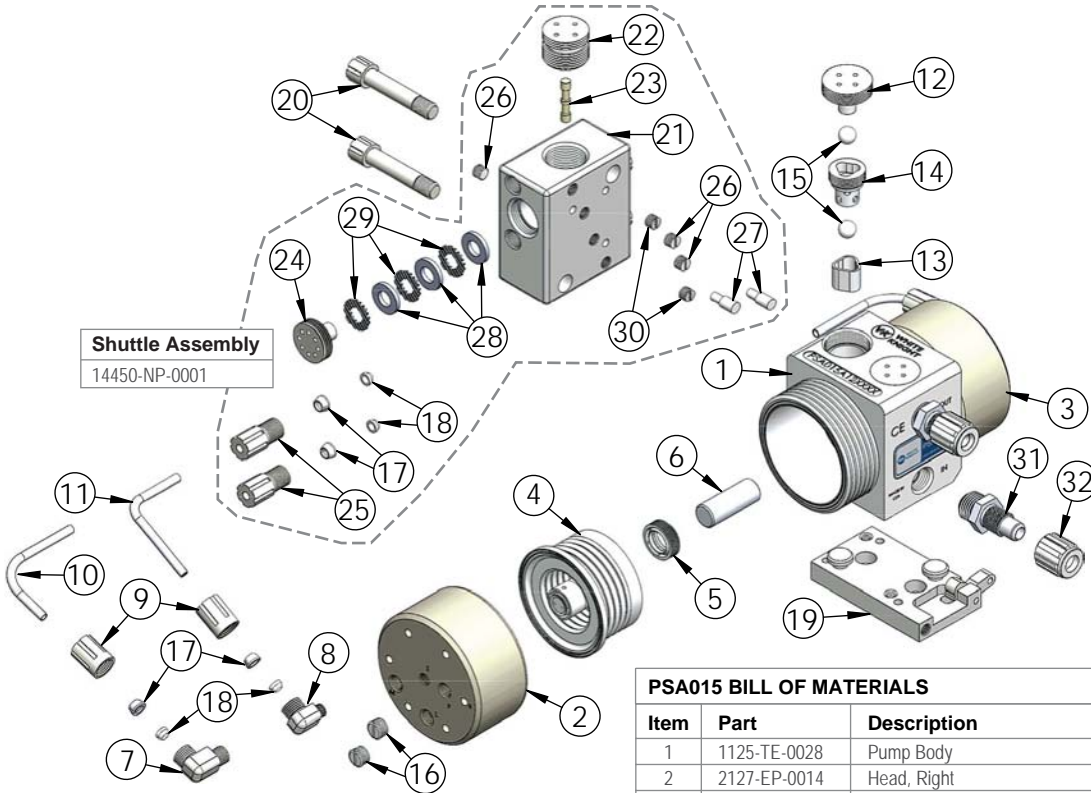

PSA015 Exploded View

Shuttle Assembly
14450-NP-0001

Fittings (Type, Size, Option)		Assemblies	Body Inlet Only (Nut not included)	
	1/4 in. F04	14510-PF-0016	7200-PF-0001	
	3/8 in. F06	14510-PF-0001	7200-PF-0002	
	1/2 in. F08	14510-PF-0002	7200-PF-0003	
	3/4 in. F12	14510-PF-0003	7200-PF-0004	
	3/8 in. T06	7120-PF-0001		
	1/2 in. T08	7120-PF-0002		
	3/4 in. T12	7120-PF-0003		
	1/2 in. W08	7300-PF-0001		
	3/4 in. W12	7300-PF-0002		
	1/8 in. P02	TBD	7400-TE-0036	
	1/4 in. P04	14530-PF-0025	7400-TE-0031	
	3/8 in. P06	14530-PF-0012	7400-TE-0023	
	1/2 in. P08	14530-PF-0001	7400-TE-0001	
	3/4 in. P12	14530-PF-0002	7400-TE-0002	
	1/4 in. N04	7100-TE-0001		
	3/8 in. N06	7100-TE-0002		
	1/2 in. N08	7100-TE-0003		
	3/4 in. N12	7100-TE-0007		
	3/8 in. S06	14520-TE-0009	7010-TE-0001	
	1/2 in. S08	14520-TE-0001	7010-TE-0003	
	3/4 in. S12	14520-TE-0002	7010-TE-0002	
	1/4 in. L04	14570-PF-0013	7800-TE-0013	
	3/8 in. L06	14570-PF-0014	7800-TE-0014	
	1/2 in. L08	14570-PF-0001	7800-TE-0001	
	3/4 in. L12	14570-PF-0002	7800-TE-0002	
Plugged	B00	7130-TE-0001		

PSA015 BILL OF MATERIALS

Item	Part	Description	Qty.
1	1125-TE-0028	Pump Body	1
2	2127-EP-0014	Head, Right	1
3	2127-EP-0015	Head, Left	1
4	14300-MP-0013	Assembly Bellows	2
5	5143-MP-0001	Shaft Seal	2
6	5144-PF-0024	Shaft	1
7	6030-NP-0002	Gripper Elbow, 1/4" NPT x 1/4"	2
8	6030-NP-0001	1/8" NPT x 1/4" Elbow	2
9	6070-NP-0001	1/4" Female Gripper Nut	4
10	10071-PF-0009	1/4" Tubing	2
11	10071-PF-0008	1/4" Thick-wall Tubing	2
12	4140-TE-0001	Top Check Plug	2
13	4135-MP-0006	Check Seat	2
14	4142-MP-0004	Check Cage	2
15	4100-MP-0004	1/2" Check Ball	4
16	10040-TE-0003	1/4" NPT Plug	4
17	6080-KF-0001	1/4" Gripper	8
18	6080-TE-0001	1/4" Ferrule	8
19	14200-NP-0006	Base Plate Assembly	1
20	10010-NP-0007	Shuttle Mount Screw	2
21	14400-NP-0006	Shuttle Body with Sleeve	1
22	6530-TE-0001	Shuttle End Cap	2
23	6560-CE-0001	Shuttle Spool	1
24	6150-NP-0004	Muffler Cap	2
25	6070-NP-0004	1/4" Male Gripper Nut	4
26	10040-TE-0002	1/8" NPT Plug	3
27	10020-NP-0003	Shuttle Alignment Pin	2
28	6140-FP-0003	Baffle	6
29	6140-PP-0003	Baffle Spacer	6
30	10040-TE-0015	1/8" NPT Vent Plug	2
31	7200-PF-0003	1/2" Flaretek® Body	2
32	7210-PF-0003	1/2" Flaretek® Nut	2

<https://wkfluidhandling.com/psa-series/>