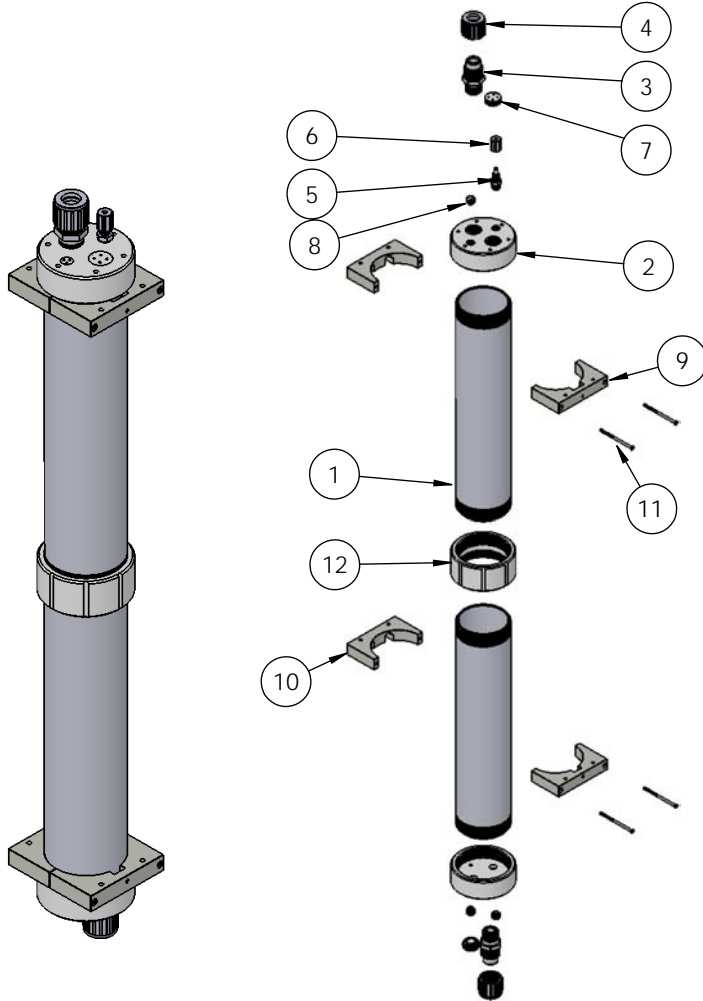

PV46-F12F12F4F4-B00B00B0B0-B00 Exploded View

| Larger Fittings | | | Assemblies | Body Inlet Only (Nut not included) |
|---------------------|-----------|-----|---------------|---------------------------------------|
| Flaretek Compatible | 1/2 in. | F08 | 14510-PF-0004 | 7200-PF-0005 |
| | 3/4 in. | F12 | 14510-PF-0005 | 7200-PF-0006 |
| | 1 in. | F16 | 14510-PF-0006 | 7200-PF-0007 |
| | 1-1/4 in. | F20 | 14510-PF-0007 | 7200-PF-0008 |
| Tube Out | 1/2 in. | T08 | 7120-PF-0004 | |
| | 3/4 in. | T12 | 7120-PF-0005 | |
| | 1 in. | T16 | 7120-PF-0006 | |
| | 1-1/4 in. | T20 | 7120-PF-0011 | |
| Weldable | 3/4 in. | W12 | 7300-PF-0003 | |
| | 1 in. | W16 | 7300-PF-0004 | |
| Pillar S-300 | 3/8 in. | G06 | TBD | TBD |
| | 1/2 in. | G08 | TBD | TBD |
| | 3/4 in. | G12 | TBD | TBD |
| | 1 in. | G16 | TBD | TBD |
| | 1-1/4 in. | G20 | TBD | TBD |
| FNPT | 1/2 in. | N08 | 7100-TE-0006 | |
| | 3/4 in. | N12 | 7100-TE-0004 | |
| | 1 in. | N16 | 7100-TE-0008 | |
| Synchro-Flare | 1/2 in. | S08 | 14520-TE-0003 | 7010-TE-0005 |
| | 3/4 in. | S12 | 14520-TE-0004 | 7010-TE-0004 |
| | 1 in. | S16 | 14520-TE-0006 | 7010-TE-0006 |
| PrimeLock | 1/2 in. | L08 | 14570-PF-0003 | 7800-TE-0003 |
| | 3/4 in. | L12 | 14570-PF-0004 | 7800-TE-0004 |
| | 1 in. | L16 | 14570-PF-0005 | 7800-TE-0005 |
| Plugged | | B00 | 7130-TE-0003 | |

| Smaller Fittings | | | Assemblies | Body Inlet Only (Nut not included) |
|---------------------|---------|----|---------------|---------------------------------------|
| Flaretek Compatible | 1/4 in. | F4 | 14510-PF-0012 | 7200-PF-0012 |
| | 3/8 in. | F6 | 14510-PF-0013 | 7200-PF-0013 |
| Pillar S-300 | 1/8 in. | G2 | 14530-PF-0024 | 7400-TE-0013 |
| | 1/4 in. | G4 | TBD | TBD |
| | 3/8 in. | G6 | TBD | TBD |
| FNPT | 1/4 in. | N4 | 7100-TE-0011 | |
| | 3/8 in. | N6 | 7100-TE-0016 | |
| PrimeLock | 1/4 in. | L4 | TBD | 7800-TE-0009 |
| | 3/8 in. | L6 | TBD | 7800-TE-0010 |
| Plugged | | B0 | 7130-TE-0006 | |