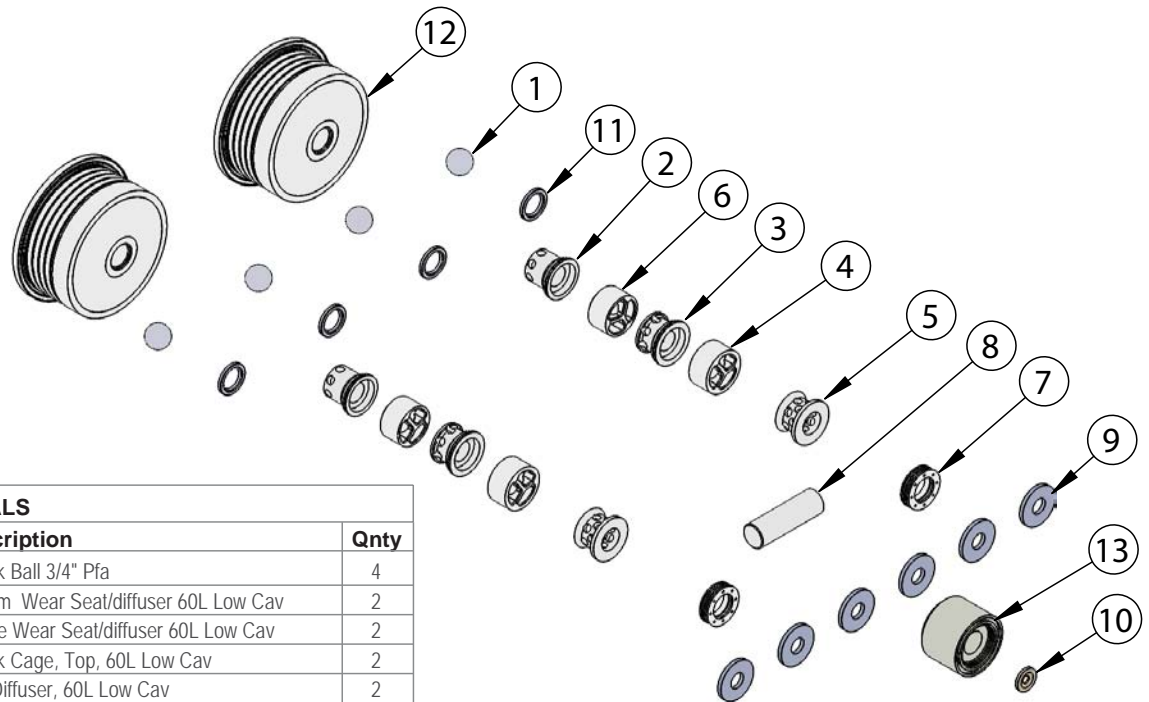

RBPA060-1 Rebuild Kit

Rebuild kit for PA060 pump is RBPA060-1. To request rebuilds by White Knight, use RBPA060-5. Contact White Knight for details. Pump rebuilds require tool kit: 12200-XX-0020 (Legacy# PA060-170).

PA060 BILL OF MATERIALS			
Item	Part	Description	Qty
1	4100-PF-0001	Check Ball 3/4" Pfa	4
2	4137-TE-0015	Bottom Wear Seat/diffuser 60L Low Cav	2
3	4137-TE-0016	Middle Wear Seat/diffuser 60L Low Cav	2
4	4137-TE-0017	Check Cage, Top, 60L Low Cav	2
5	4137-TE-0018	Top Diffuser, 60L Low Cav	2
6	4137-TE-0019	Check Cage, Bottom,60L Low Cav	2
7	5143-MP-0012	Seal, Shaft, 60L	2
8	5144-PF-0023	Shaft, Solid, PFA, 60L	1
9	6140-FP-0004	Baffle Porous Poly 60L	6
10	6570-PK-0006	Shuttle Spool Bumper	1
11	10050-PF-0001	D-ring PA060	4
12	14300-PF-0009	Bellows Assembly, Spacers, 60L	2
13	14440-XX-0001	60/140 L Magnet Detent Shuttle Cap Assembly	1