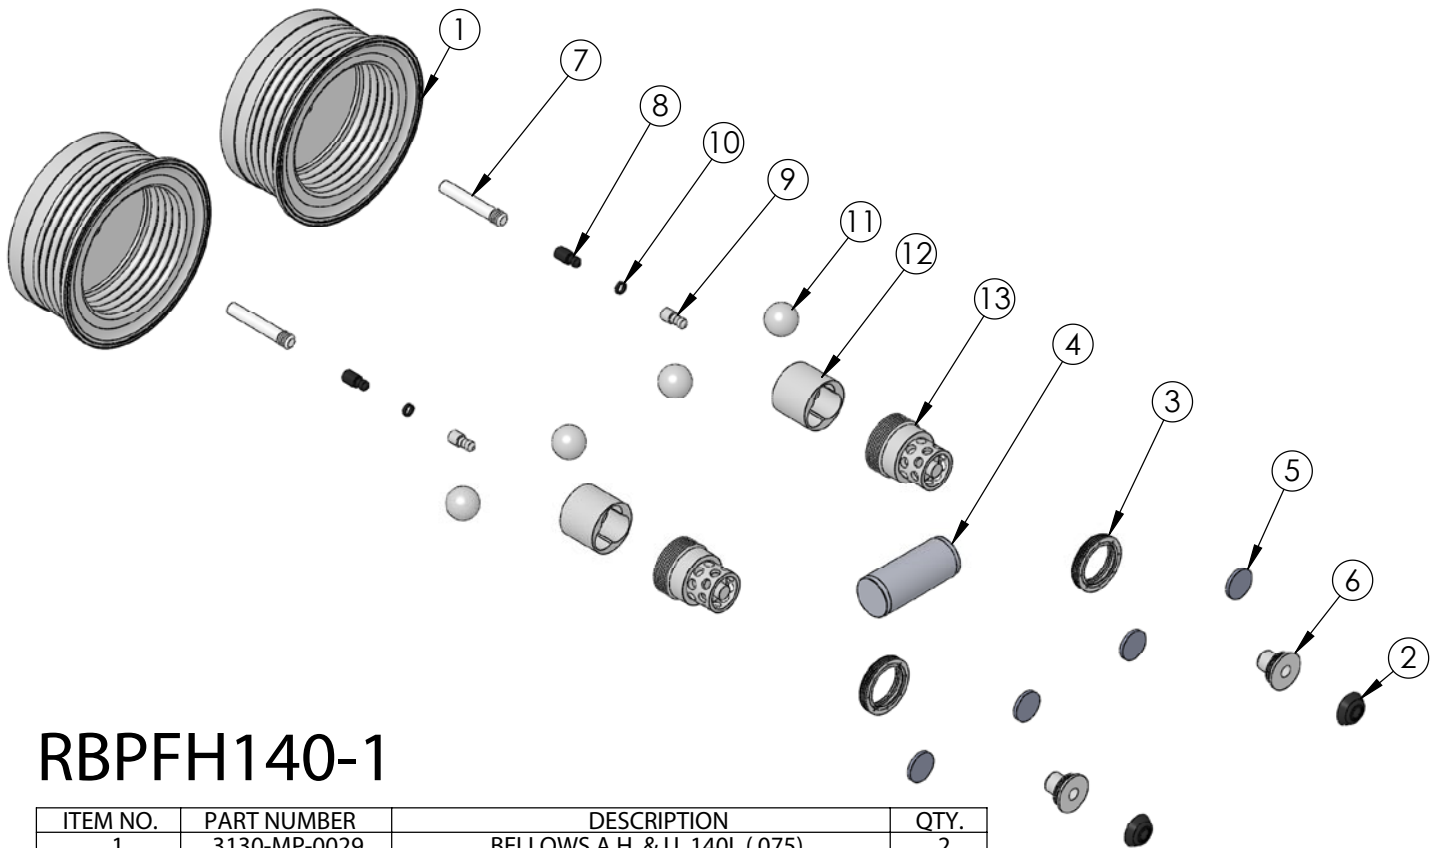

RBPFH140-1 Rebuild Kit

Rebuild kit for PFH140 pump is RBPFH140-1. To request rebuilds by White Knight, use RBPFH140-5. Contact White Knight for details. Pump rebuilds require tool kit: 12200-XX-0024 (Legacy# PFH140-170).

RBPFH140-1

ITEM NO.	PART NUMBER	DESCRIPTION	QTY.
1	3130-MP-0029	BELLOWS A,H, & U, 140L (.075)	2
2	3200-VI-0002	DIAPHRAGM, Ø 1.190	2
3	5143-MP-0003	SEAL, SHAFT, 140L	2
4	5144-PF-0022	SHAFT, SOLID, PFA, 140L	1
5	6140-FP-0001	BAFFLE, 1.100"	4
6	6150-UH-0002	SEAT, QEA	2
7	8140-TE-0006	STEM, STROKE DETECT TARGET, 140L	2
8	8150-BP-0001	EXTENSION, TARGET, UNIVERSAL	2
9	8150-TE-0005	EXTENSION, TARGET, .145	2
10	8160-BP-0005	BLANK, TARGET, .145	2
11	4100-MP-0003	CHECK BALL- 1-1/8"	4
12	4135-MP-0004	BOTTOM CHECK SEAT-120/140L HIGH FLOW	2
13	4142-MP-0003	TOP CHECK SEAT-30GPM HIGH FLOW	2