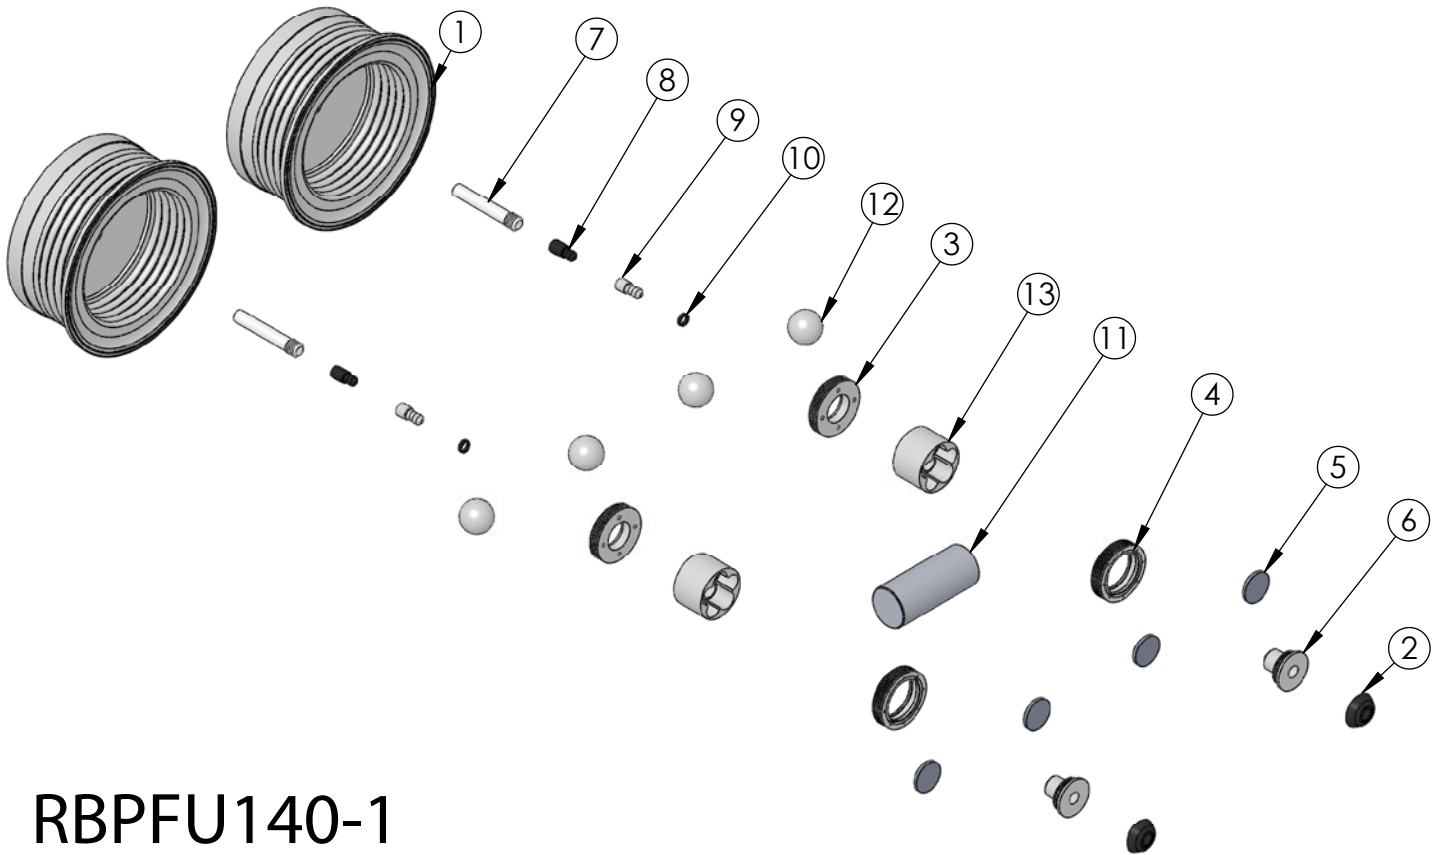

RBPFU140-1 Rebuild Kit

Rebuild kit for PFU140 pump is RBPFU140-1. To request rebuilds by White Knight, use RBPFU140-5. Contact White Knight for details. Pump rebuilds require tool kit: 12200-XX-0027 (Legacy# PFU140-170).

RBPFU140-1

ITEM NO.	PART NUMBER	DESCRIPTION	QTY.
1	3130-MP-0029	BELLOWS A,H, & U, 140L (.075)	2
2	3200-VI-0002	DIAPHRAGM, \varnothing 1.190	2
3	4135-MP-0009	SEAT, CHECK, BOTTOM, U,140L (HI-FLOW)	2
4	5143-MP-0005	SEAL, SHAFT, 140L, U-SERIES	2
5	6140-FP-0001	BAFFLE, 1.100"	4
6	6150-UH-0002	SEAT, QEA	2
7	8140-TE-0006	STEM, STROKE DETECT TARGET, 140L	2
8	8150-BP-0001	EXTENSION, TARGET, UNIVERSAL	2
9	8150-TE-0005	EXTENSION, TARGET, .145	2
10	8160-BP-0005	BLANK, TARGET, .145	2
11	14320-PF-0003	LOADED SHAFT ASSEMBLY, 140L, (with Ceramic Insert)	1
12	4100-MP-0003	CHECK BALL- 1-1/8"	4
13	4137-TE-0003	BOTTOM CHECK CAGE-30GPM	2