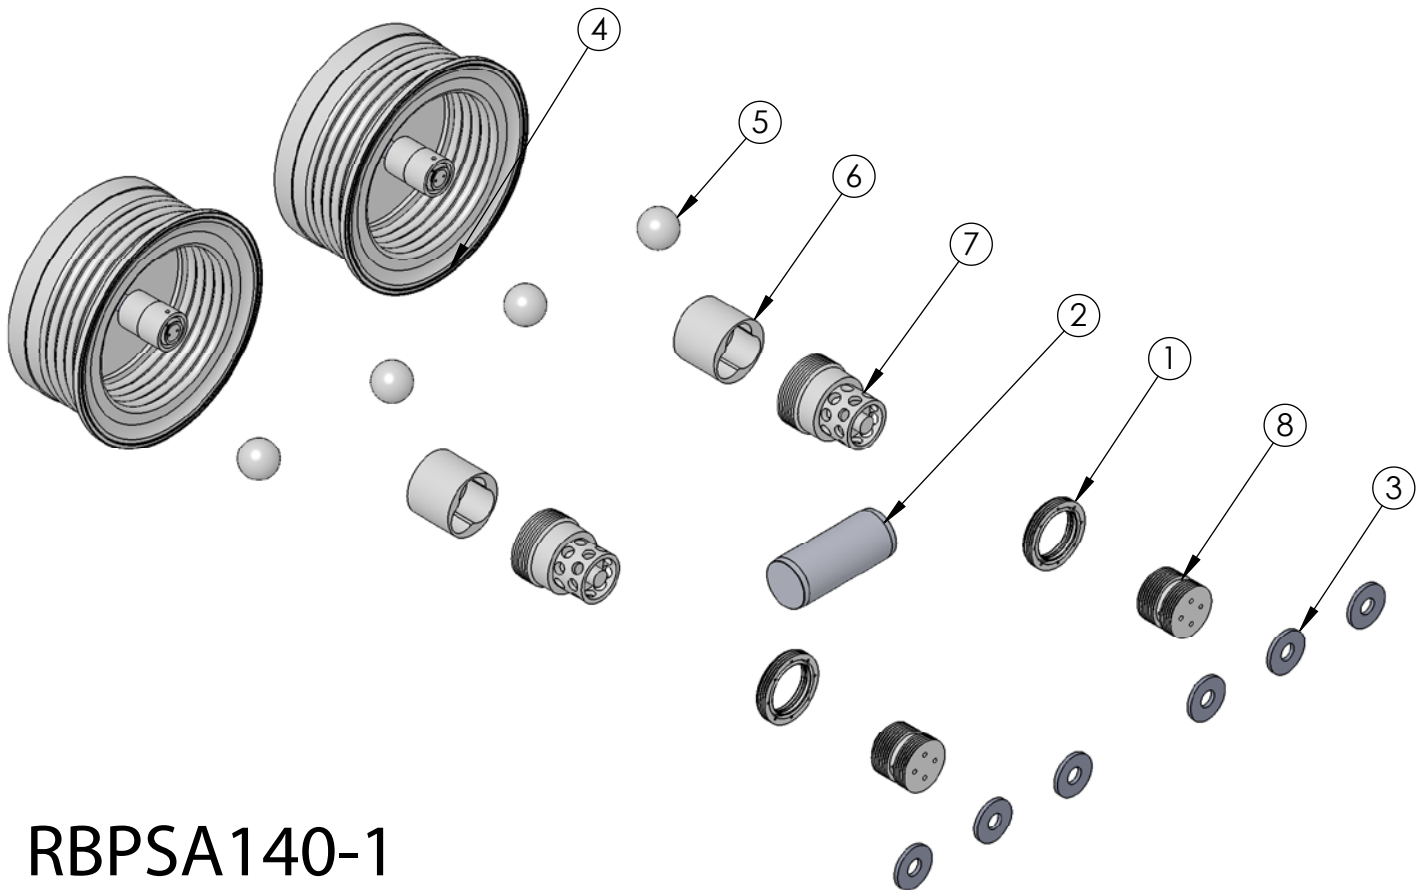

RBPSA140-1 Rebuild Kit

Rebuild kit for PSA140 pump is RBPSA140-1. To request rebuilds by White Knight, use RBPSA140-5. Contact White Knight for details. Pump rebuilds require tool kit: 12200-XX-0021 (Legacy# PSA140-170).

RBPSA140-1

ITEM NO.	PART NUMBER	DESCRIPTION	QTY.
1	5143-MP-0003	SEAL, SHAFT, 140L	2
2	5144-PF-0022	SHAFT, SOLID, PFA, 140L	1
3	6140-FP-0004	BAFFLE POROUS POLY 60L	6
4	14300-MP-0028	BELLOWS, ASSEMBLY	2
5	4100-MP-0003	CHECK BALL- 1-1/8"	4
6	4135-MP-0004	BOTTOM CHECK SEAT-120/140L HIGH FLOW	2
7	4142-MP-0003	TOP CHECK SEAT-30GPM HIGH FLOW	2
8	6530-TE-0003	30GPM SHUTTLE END CAP	2