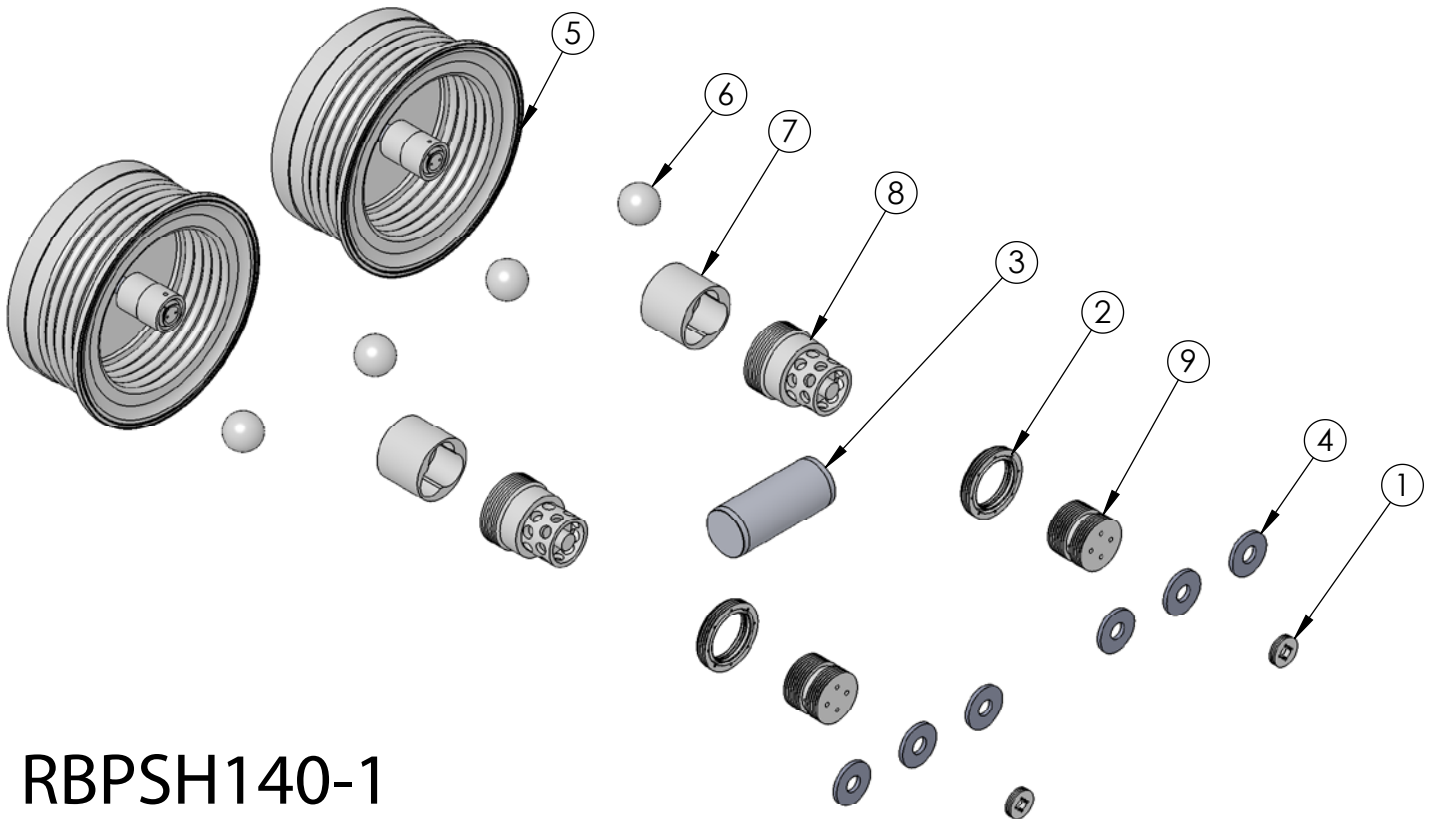

## RBPSH140-1 Rebuild Kit

Rebuild kit for PSH140 pump is RBPSH140-1. To request rebuilds by White Knight, use RBPSH140-5. Contact White Knight for details. Pump rebuilds require tool kit: 12200-XX-0024 (Legacy# PSH140-170).

## RBPSH140-1

ITEM NO.	PART NUMBER	DESCRIPTION	QTY.
1	3133-TE-0006	REPLACEABLE SEAT, SHIFT, UNIVERSAL	2
2	5143-MP-0003	SEAL, SHAFT, 140L	2
3	5144-PF-0022	SHAFT, SOLID, PFA, 140L	1
4	6140-FP-0004	BAFFLE POROUS POLY 60L	6
5	14300-MP-0028	BELLOWS, ASSEMBLY	2
6	4100-MP-0003	CHECK BALL- 1-1/8"	4
7	4135-MP-0004	BOTTOM CHECK SEAT-120/140L HIGH FLOW	2
8	4142-MP-0003	TOP CHECK SEAT-30GPM HIGH FLOW	2
9	6530-TE-0003	30GPM SHUTTLE END CAP	2