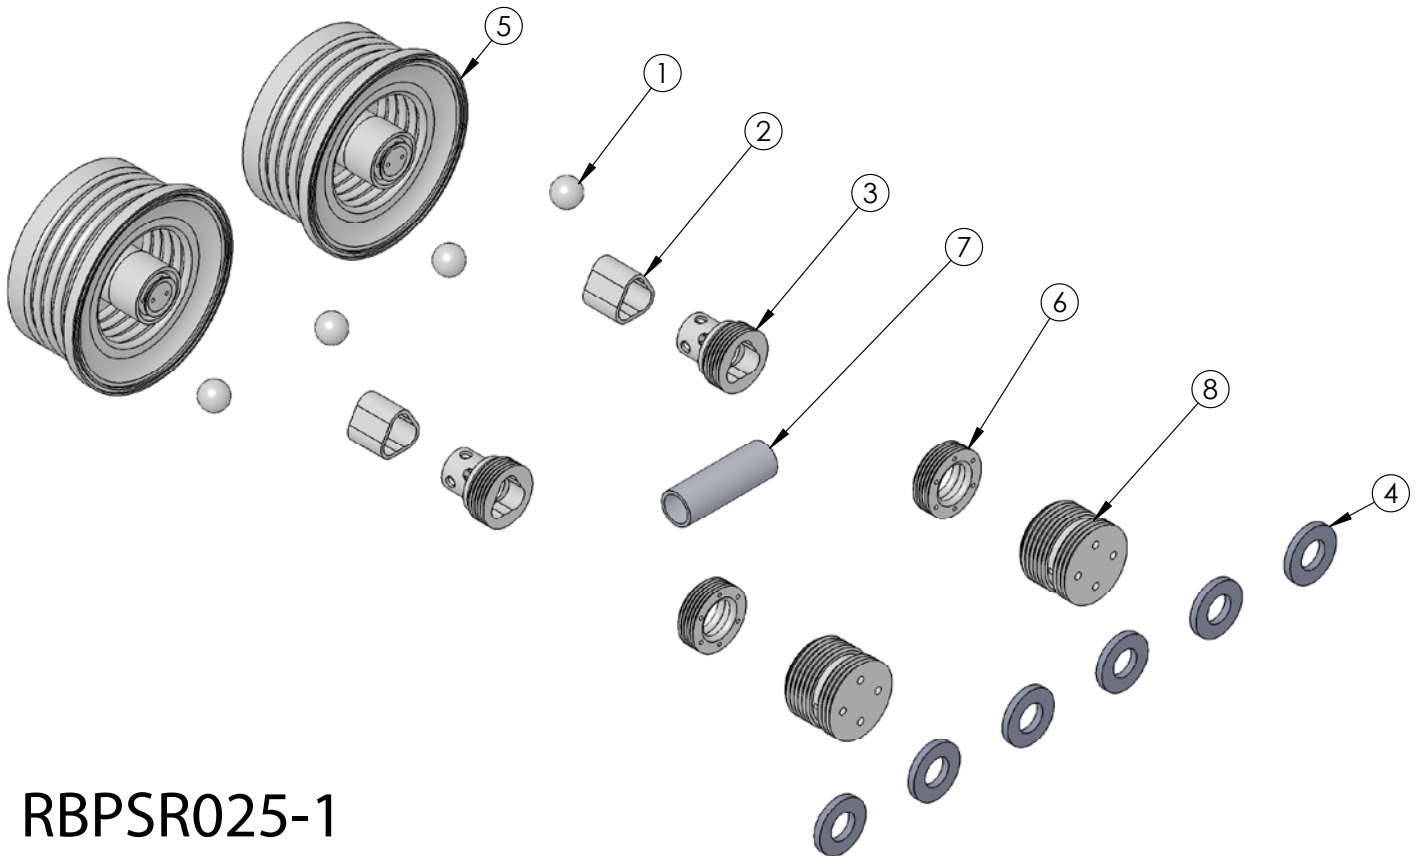

## RBPSR025-1 Rebuild Kit

Rebuild kit for PSR025 pump is RBPSR025-1. To request rebuilds by White Knight, use RBPSR025-5. Contact White Knight for details. Pump rebuilds require tool kit: 12200-XX-0019 (Legacy# PSR025-170).

## RBPSR025-1

ITEM NO.	PART NUMBER	DESCRIPTION	QTY.
1	4100-MP-0004	CHECK BALL 1/2"	4
2	4135-MP-0006	CHECK SEAT BOTTOM HI-FLOW 25L & 30L	2
3	4142-MP-0004	CHECK CAGE TOP HI-FLOW 25L & 30L	2
4	6140-FP-0003	BAFFLE POROUS POLY 25L & 30L	6
5	14300-MP-0015	PSR025 BELLOWS ASSEMBLY	2
6	5143-TE-0001	SHAFT SEAL-5GPM	2
7	5144-PF-0001	SHAFT	1
8	6530-TE-0001	SHUTTLE END CAP- 5GPM	2