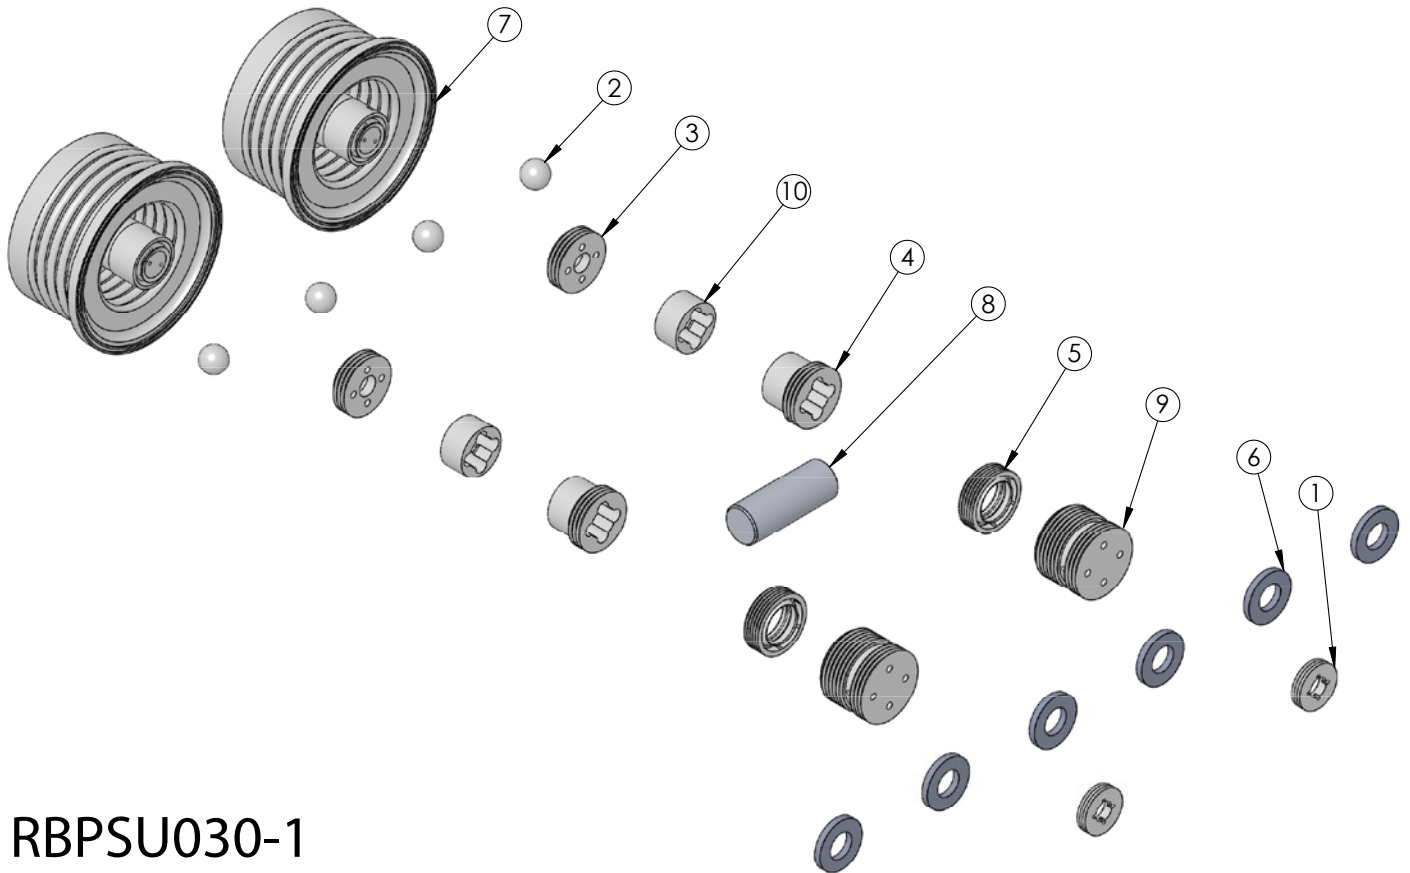

## RBPSU030-1 Rebuild Kit

Rebuild kit for PSU030 pump is RBPSU030-1. Rebuild kit for dry-run PSUSD030 pump is RBPSUSD030-1. To request rebuilds by White Knight, use RBPSA030-5 or RBPSASD030-5. Contact White Knight for details. Pump rebuilds require tool kit: 12200-XX-0025 (Legacy# PSU030-170).

*Note: Dry-run RBPSUSD030-1 pump rebuild kits include different shaft and shaft seals.*

### RBPSU030-1

ITEM NO.	PART NUMBER	DESCRIPTION	QTY.
1	3133-TE-0006	REPLACEABLE SEAT, SHIFT, UNIVERSAL	2
2	4100-MP-0004	CHECK BALL 1/2"	4
3	4135-MP-0007	SEAT, CHECK	2
4	4142-MP-0005	SEAT, CHECK	2
5	5143-MP-0001	SEAL, SHAFT, 30L	2
6	6140-FP-0003	BAFFLE POROUS POLY 25L & 30L	6
7	14300-MP-0019	BELLOWS ASSEMBLY, SHIFT, 30L, U	2
8	14320-PF-0001	SHAFT	1
9	6530-TE-0001	SHUTTLE END CAP- 5GPM	2
10	4137-TE-0001	CAGE, CHECK	2