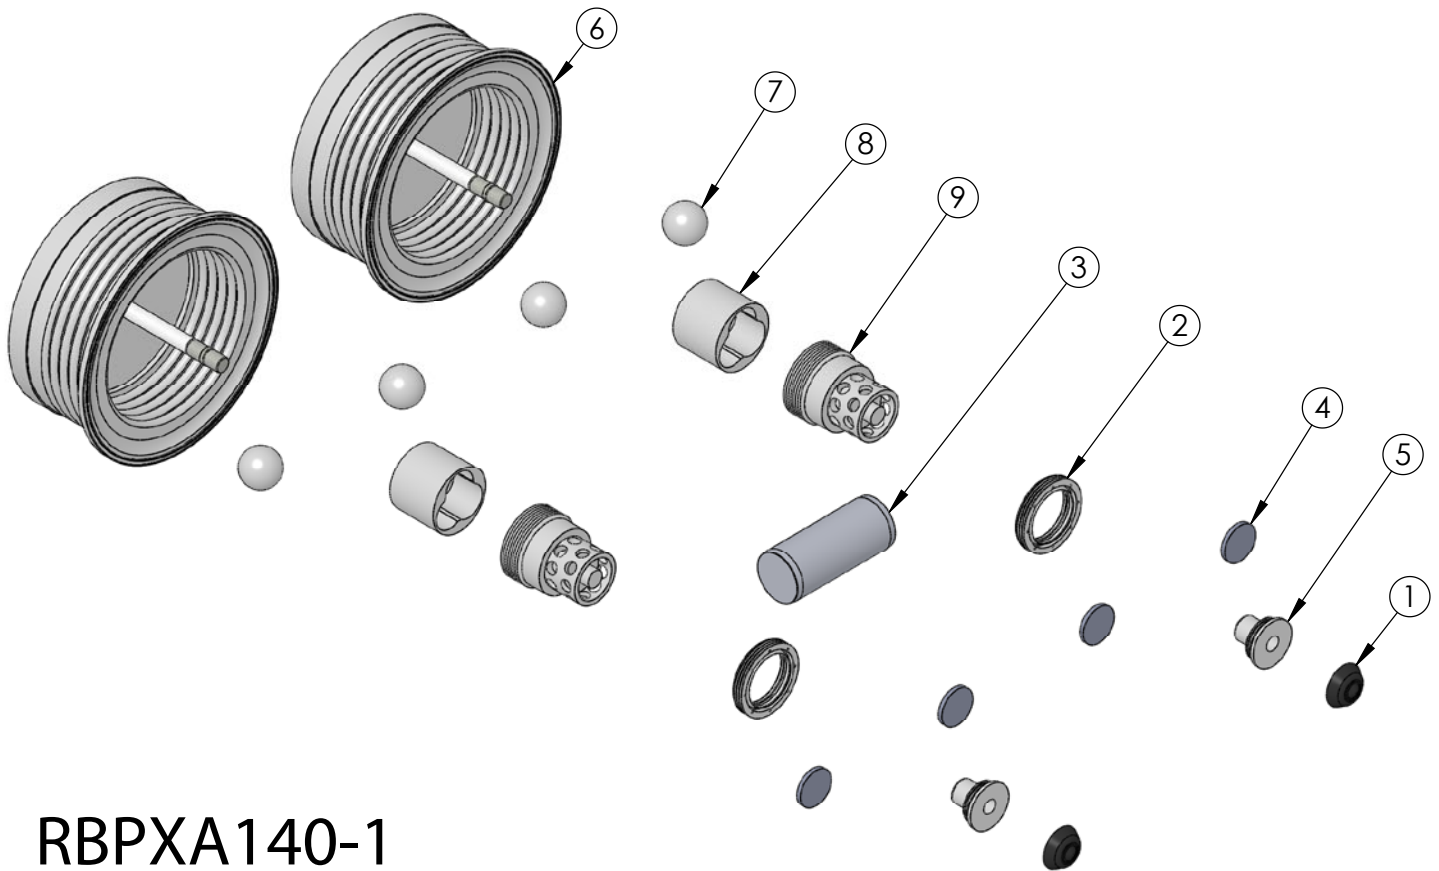

## RBPXA140-1 Rebuild Kit

Rebuild kit for PXA140 pump is RBPXA140-1. To request rebuilds by White Knight, use RBPXA140-5. Contact White Knight for details. Pump rebuilds require tool kit: 12200-XX-0021 (Legacy# PXA140-170).

## RBPXA140-1

ITEM NO.	PART NUMBER	DESCRIPTION	QTY.
1	3200-VI-0002	DIAPHRAGM, $\phi$ 1.190	2
2	5143-MP-0003	SEAL, SHAFT, 140L	2
3	5144-PF-0022	SHAFT, SOLID, PFA, 140L	1
4	6140-FP-0001	BAFFLE, 1.100"	4
5	6150-UH-0002	SEAT, QEA	2
6	14300-MP-0023	BELLOWS ASSEMBLY, PROX, 140L	2
7	4100-MP-0003	CHECK BALL- 1-1/8"	4
8	4135-MP-0004	BOTTOM CHECK SEAT-120/140L HIGH FLOW	2
9	4142-MP-0003	TOP CHECK SEAT-30GPM HIGH FLOW	2