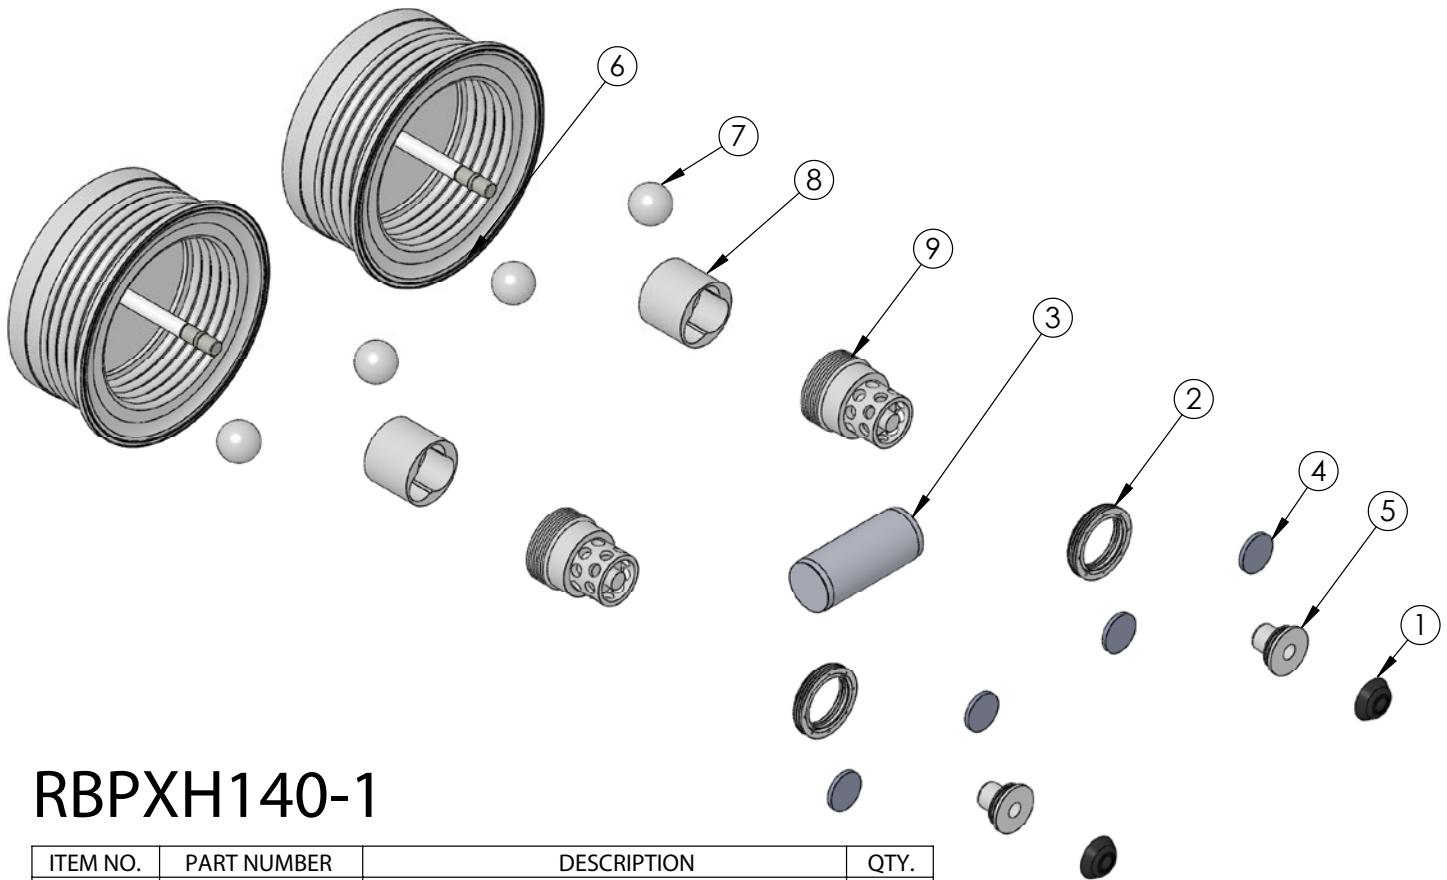

## RBPXH140-1 Rebuild Kit

Rebuild kit for PXH140 pump is RBPXH140-1. To request rebuilds by White Knight, use RBPXH140-5. Contact White Knight for details. Pump rebuilds require tool kit: 12200-XX-0024 (Legacy# PXH140-170).

## RBPXH140-1

ITEM NO.	PART NUMBER	DESCRIPTION	QTY.
1	3200-VI-0002	DIAPHRAGM, $\varnothing 1.190$	2
2	5143-MP-0003	SEAL, SHAFT, 140L	2
3	5144-PF-0022	SHAFT, SOLID, PFA, 140L	1
4	6140-FP-0001	BAFFLE, 1.100"	4
5	6150-UH-0002	SEAT, QEA	2
6	14300-MP-0023	BELLOWS ASSEMBLY, PROX, 140L	2
7	4100-MP-0003	CHECK BALL- 1-1/8"	4
8	4135-MP-0004	BOTTOM CHECK SEAT-120/140L HIGH FLOW	2
9	4142-MP-0003	TOP CHECK SEAT-30GPM HIGH FLOW	2