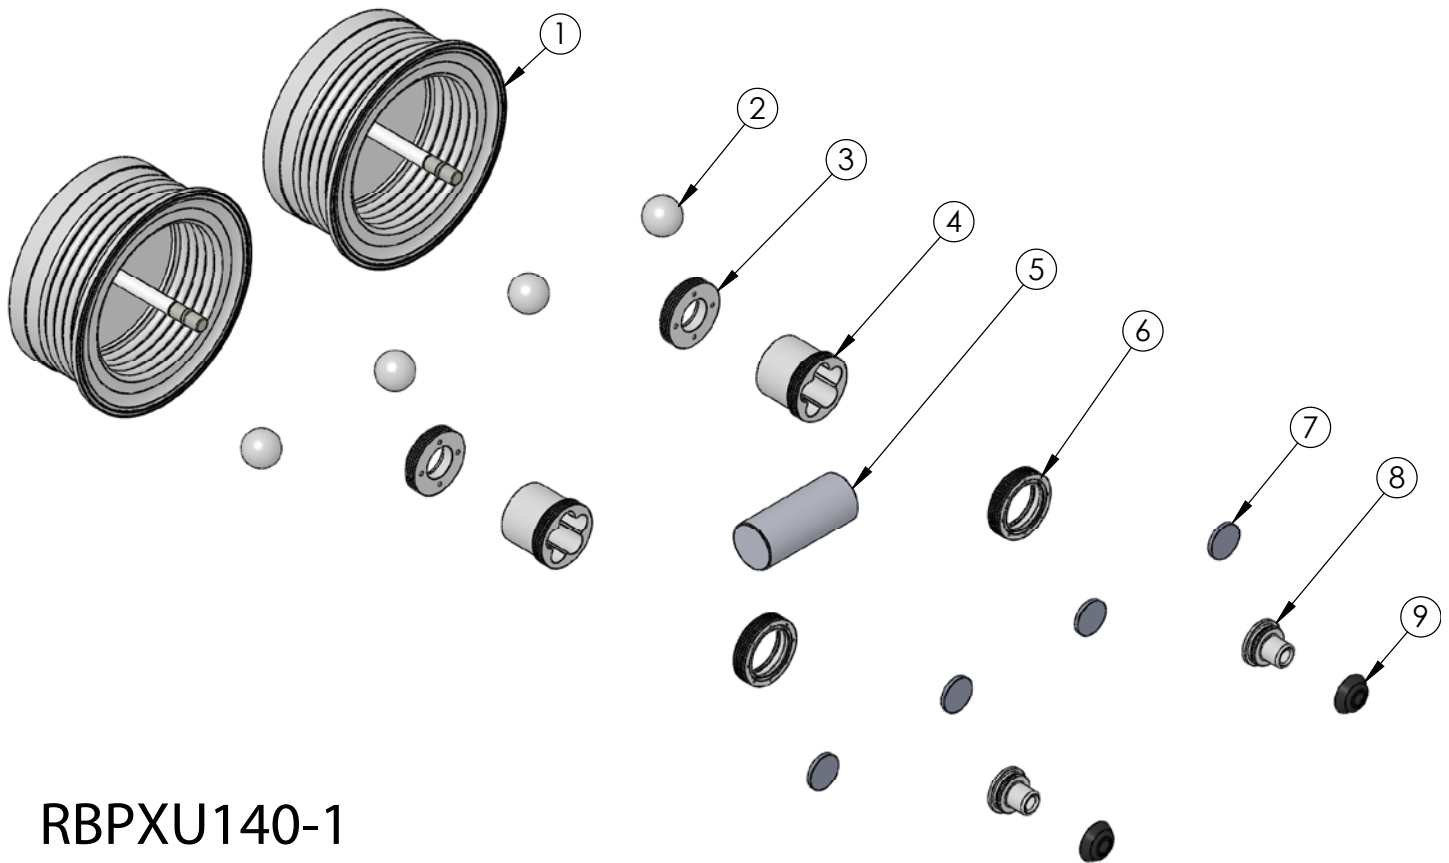

RBPXU140-1 Rebuild Kit

Rebuild kit for PXU140 pump is RBPXU140-1. To request rebuilds by White Knight, use RBPXU140-5. Contact White Knight for details. Pump rebuilds require tool kit: 12200-XX-0027 (Legacy# PXU140-170).

RBPXU140-1

ITEM NO.	PART NUMBER	DESCRIPTION	QTY.
1	14300-MP-0023	BELLOWS ASSEMBLY, 140L, PROXIMITY	2
2	4100-MP-0003	CHECK BALL- 1-1/8"	4
3	4135-MP-0009	SEAT, CHECK, BOTTOM, U,140L (HI-FLOW)	2
4	4142-MP-0007	SEAT, CHECK, TOP, U, 140L (HI-FLOW)	2
5	14320-PF-0003	LOADED SHAFT ASSEMBLY, 140L, (with Ceramic Insert)	1
6	5143-MP-0005	SEAL, SHAFT, 140L, U-SERIES	2
7	6140-FP-0001	BAFFLE, 1.100"	4
8	6150-UH-0002	SEAT, QEA	2
9	3200-VI-0002	DIAPHRAGM, ϕ 1.190	2